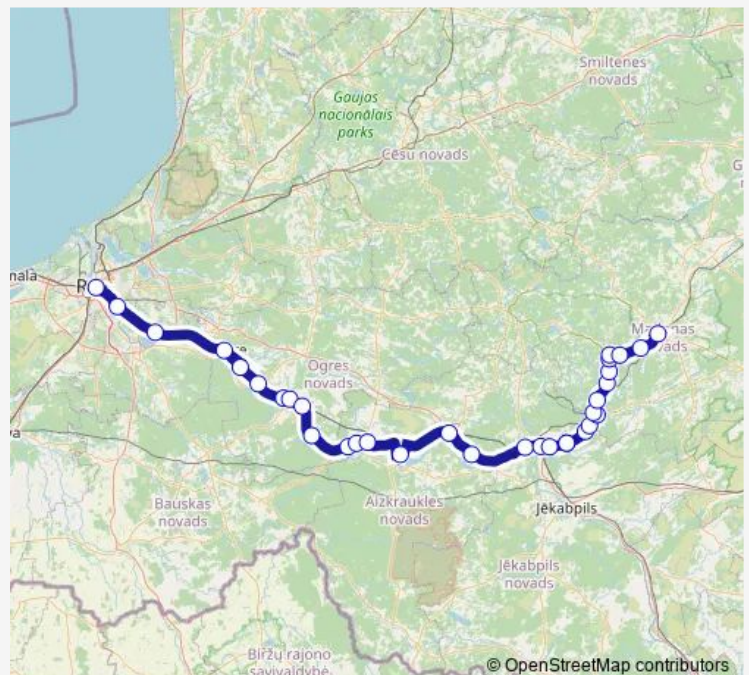

Bus 7693 Rīga-Madona

[Go to website](#)

Direction

Rīgas Sao — Madonas Ao

33 stops

[Open route schedule](#)

Rīgas Sao

Eglaines iela / Dole

Salaspils

Ogres šoseja

Ciemupe

Ķegums

Lielvārde

Lāčplēsis

Kaibala

Dzelmes

Dendroloģiskais parks

Klidziņa

Skrīveru institūts

Aizkraukles Ao

Koknese

Rīteri

Pļaviņas

Gostiņi

Mālkalnu pagrieziens

Krievciems

Krievciema dzirnavas

Route schedule

Rīgas Sao — Madonas Ao

Monday 14:00

Tuesday 14:00

Wednesday 14:00

Thursday 14:00

Friday 14:00

Saturday 14:00

Sunday 14:00

Route info

Direction: Rīgas Sao

Stops: 33

Trip Duration: 3 hour 19 min

7693 — Rīga-Madona

BusMaps