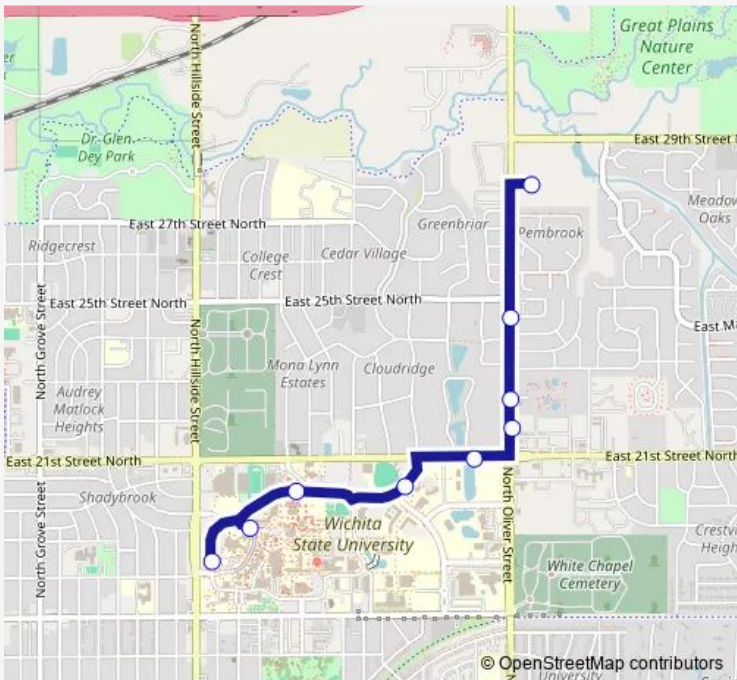

Bus 202A: WSU Route 202a: WSU Loop

[Go to website](#)

Direction
 WSU Metro Plex — Duerksen Fine Arts Center
 12 stops
[Open route schedule](#)

- WSU Metro Plex
- Oliver and 29th South Bound
- Oliver and 25th South Bound
- Aero Apartments
- 21st St & Oliver Ib
- WSU Starbucks
- WSU Hyatt Eastbound
- WSU Innovation R.A.B.
- WSU Ymca
- WSU Food Truck
- Elliott Hall Ib
- Duerksen Fine Arts Center

Route schedule
 WSU Metro Plex — Duerksen Fine Arts Center

Monday	07:17-21:17
Tuesday	07:17-21:17
Wednesday	07:17-21:17
Thursday	07:17-21:17
Friday	07:17-21:17
Saturday	—
Sunday	—

Route info
 Direction: WSU Metro Plex
 Stops: 12
 Trip Duration: 0 hour 19 min

202A: WSU — Route 202a: WSU Loop **BusMaps**

Direction

Duerksen Fine Arts Center — WSU Metro Plex

9 stops

[Open route schedule](#)

Duerksen Fine Arts Center

WSU Wiedemann Hall

Hubbard Hall Outbound

Direction: Duerksen Fine Arts Center

Stops: 9

Trip Duration: 0 hour 10 min

202A: WSU Bus time schedules and route maps are available in an offline PDF at busmaps.com. Use the busmaps.com website to see live bus times, train schedule or subway schedule, and step-by-step directions for all public transit in Wichita