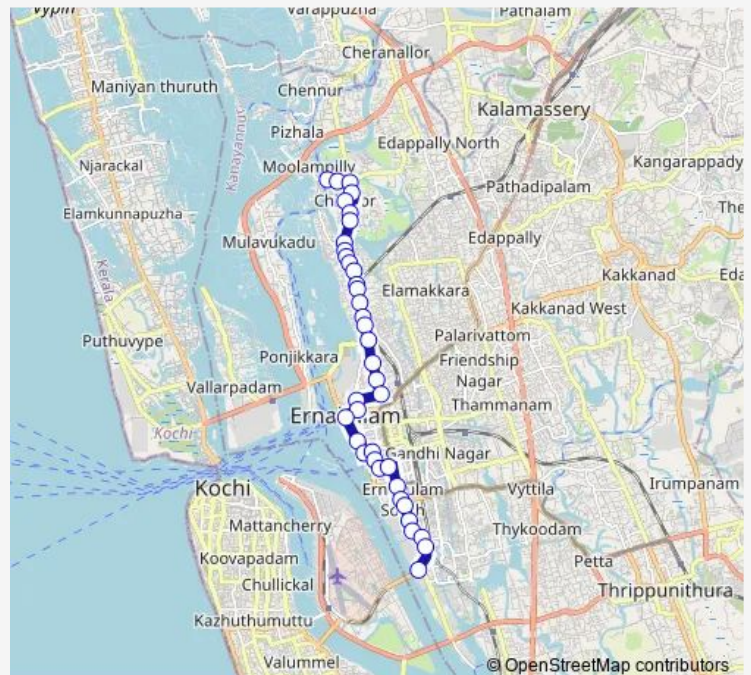

### Route schedule

Chittoor Ferry — Thevara Junction

Monday 06:00

Tuesday 06:00

Wednesday 06:00

Thursday 06:00

Friday 06:00

Saturday 06:00

### Route info

Direction: Chittoor Ferry

Stops: 38

Trip Duration: 0 hour 37 min

Chittoor Ferry ↔ Thevara

Kombara Junction

Saritha

High Court Junction

## Route info

Direction: Thevara Junction

Stops: 36

Trip Duration: 0 hour 36 min

Vaduthala Valavu

Vaduthala

Vaduthala Palli

Vaduthala Palam