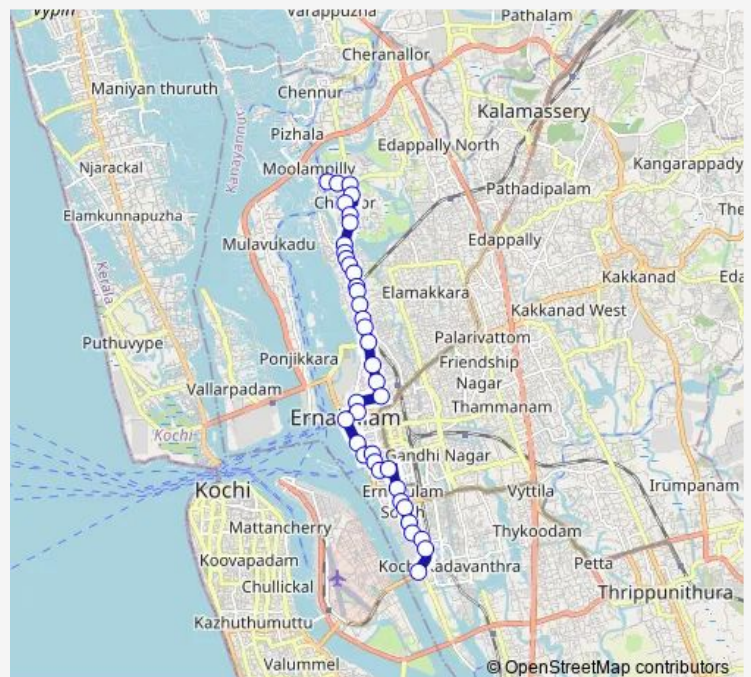

### Route schedule

Chittoor Ferry — Thevara Junction

Monday 06:00

Tuesday 06:00

Wednesday 06:00

Thursday 06:00

Friday 06:00

Saturday 06:00

### Route info

Direction: Chittoor Ferry

Stops: 38

Trip Duration: 0 hour 37 min

Chittoor Ferry ↔ Thevara

Kombara Junction

Saritha

High Court Junction

## Route info

Direction: Thevara Junction

Stops: 36

Trip Duration: 0 hour 36 min

Vaduthala Valavu

Vaduthala

Vaduthala Palli

Vaduthala Palam