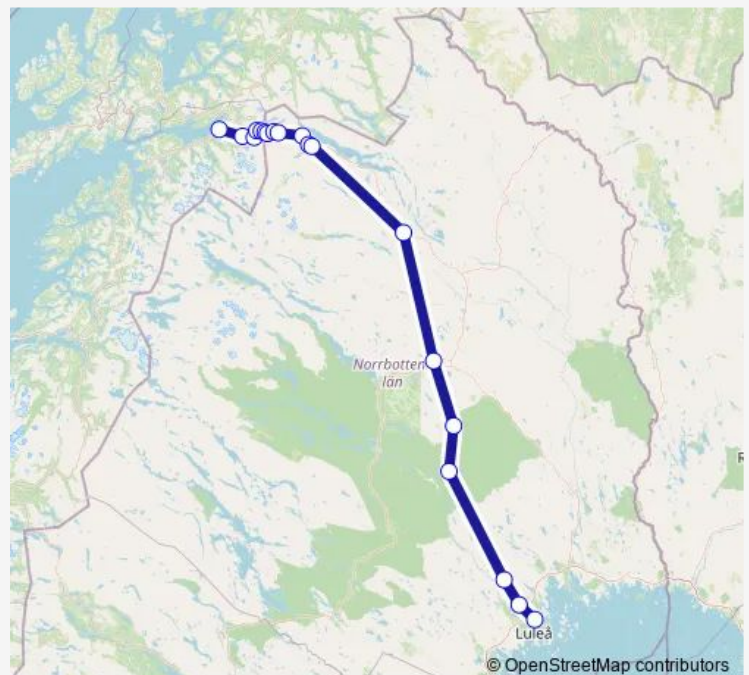

Long Distance Trains 95

[Go to website](#)

Direction

Narvik station — Luleå Centralstation

19 stops

[Open route schedule](#)

Narvik station

Rombakk

Katterat

Søsterbekk

Bjørnfjell station

Riksgränsen station

Katterjåkk station

Vassijaure station

Låktatjåkka station

Björkliden station

Abisko Turiststation

Abisko Östra station

Kiruna station

Gällivare C/Resecentrum

Nattavaara station

Murjek station

Boden C/Resecentrum

Sunderby sjukhus station

Luleå Centralstation

Route schedule

Narvik station — Luleå Centralstation

Monday 10:30

Tuesday 10:30

Wednesday 10:30

Thursday 10:30

Friday 10:30

Saturday 10:30

Sunday 10:30

Route info

Direction: Narvik station

Stops: 19

Trip Duration: 7 hour 55 min

■ 95