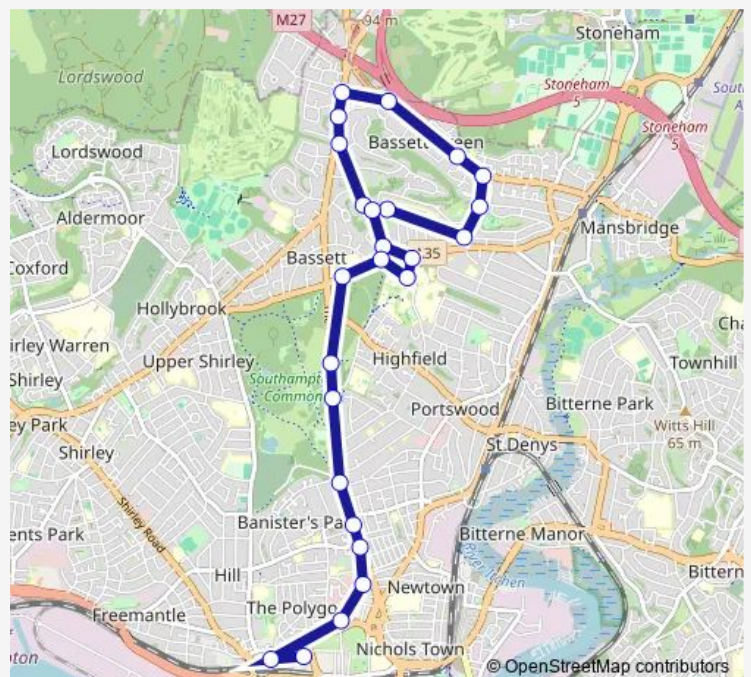

Bus U2C Bassett - Chamberlain Halls - University Interchange - Southampton Central Station - Mayflower Halls

[Go to website](#)

Direction

Cantell School — Mayflower Halls

25 stops

[Open route schedule](#)

- Cantell School
- Daisy Road
- Daisy Dip
- Poppy Road
- Green Wood Court
- Westbrook Court
- Saxholm Way
- Bassett Wood Road
- Glenwood Avenue
- Chamberlain Halls
- Hartley Grove
- Elmsleigh Gardens
- Future Worlds
- Highfield Interchange
- Glen Eyre Road
- Global Technology Centre
- Avenue Subway
- Oakmount Avenue
- Northlands Road
- Stag Gates
- Archers Road

Route schedule

Cantell School — Mayflower Halls

Monday	06:38-23:35
Tuesday	06:38-23:35
Wednesday	06:38-23:35
Thursday	06:38-23:35
Friday	06:38-23:35
Saturday	07:07-23:35
Sunday	09:02-23:35

Route info

Direction: Cantell School

Stops: 25

Trip Duration: 0 hour 50 min

U2C — Bassett - Chamberlain Halls - University Interchange - Southampton Central Station - Mayflower...

Law Courts

Giddy Bridge

Central Station

Mayflower Halls

Direction

Saturday

—

Sunday

08:31-18:33

Route info

Direction: Library

Stops: 25

Trip Duration: 0 hour 35 min