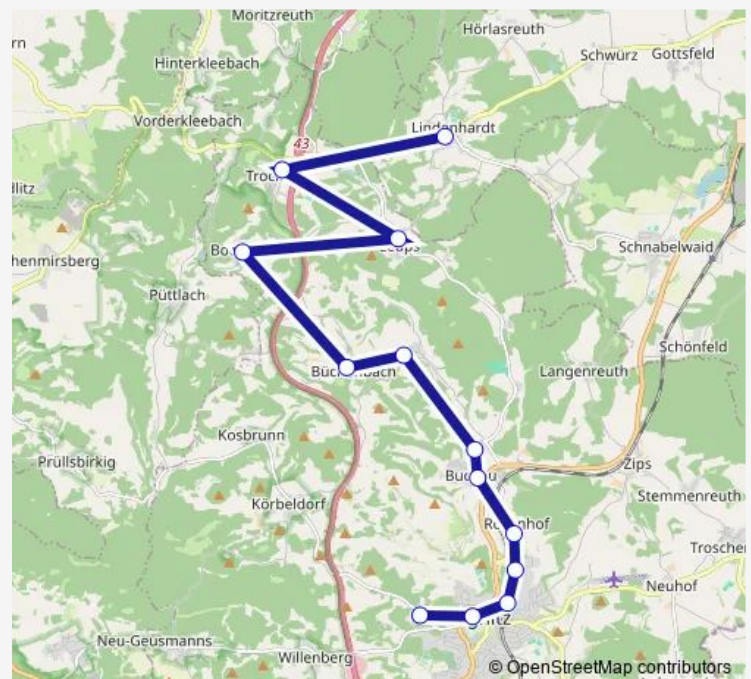

Pegnitz Krankenhaus

Route schedule

Lindenhardt An der Kirche — Pegnitz Krankenhaus

Monday 08:57-16:57

Tuesday 08:57-16:57

Wednesday 08:57-16:57

Thursday 08:57-16:57

Friday 08:57-16:57

Saturday —

Sunday —

Route info

Direction: Lindenhardt An der Kirche

Stops: 13

Trip Duration: 0 hour 23 min

Direction

Pegnitz, Bahnhof — Schnabelwaid Hauptstraße

6 stops

[Open route schedule](#)

Pegnitz, Bahnhof

Zips

Langenreuth

Schönfeld (b. Schnabelwaid)

Schnabelwaid Ort

Schnabelwaid Hauptstraße

Sunday —

Route info

Direction: Pegnitz, Bahnhof

Stops: 6

Trip Duration: 0 hour 25 min

Direction

Pegnitz Krankenhaus — Lindenhardt An der Kirche

13 stops