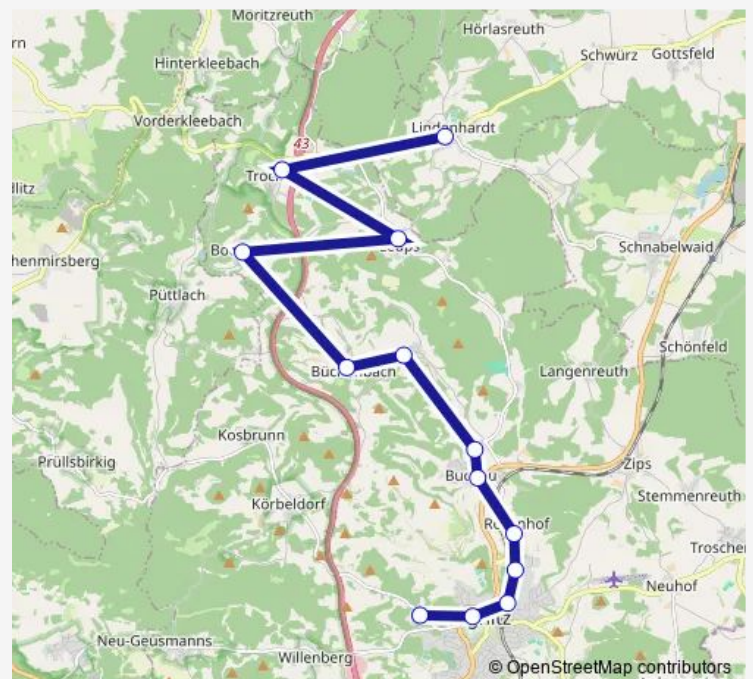

Route schedule

Pegnitz — Hohenmirsberg

Monday	11:25-16:25
Tuesday	11:25-16:25
Wednesday	11:25-16:25
Thursday	11:25-16:25
Friday	11:25-16:25
Saturday	—
Sunday	—

Route info

Direction: Pegnitz

Stops: 9

Trip Duration: 0 hour 25 min

■ 394.9

Direction

Pegnitz Krankenhaus — Lindenhardt An der Kirche

13 stops

[Open route schedule](#)

Pegnitz Krankenhaus

Pegnitz Ev. Kirche

Pegnitz

Friday 11:28-17:28

Saturday —

Sunday —

Route info

Direction: Pegnitz Krankenhaus

Stops: 13

Trip Duration: 0 hour 27 min

Direction

Sunday —

Route info

Direction: Lindenhardt An der Kirche

Stops: 13

Trip Duration: 0 hour 23 min

Direction

Hohenmirsberg — Pegnitz

9 stops