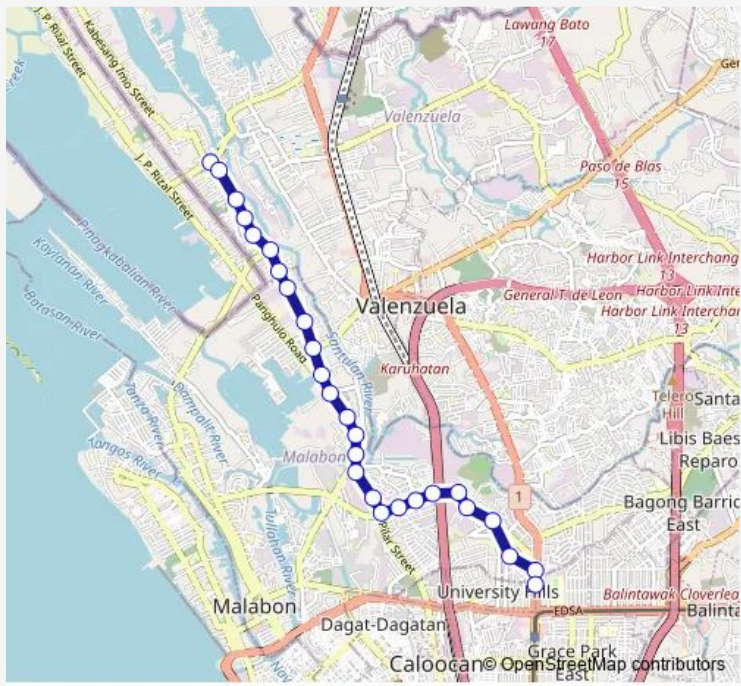

Bus Monumento Polo

[Go to website](#)

Direction
 San Diego de Alcalá Parish, Palassan Road, Kapitan Viñilla, Valenzuela City — Floresco North Mortuary, MacArthur Highway, Caloocan City

27 stops

[Open route schedule](#)

Route schedule
 San Diego de Alcalá Parish, Palassan Road, Kapitan Viñilla, Valenzuela City — Floresco North Mortuary, MacArthur Highway, Caloocan City

Monday	00:00
Tuesday	00:00
Wednesday	00:00
Thursday	00:00
Friday	00:00
Saturday	00:00
Sunday	00:00

Route info

Direction: San Diego de Alcalá Parish, Palassan Road, Kapitan Viñilla, Valenzuela City

Stops: 27

Trip Duration: 0 hour 38 min

Gov. W. Pascual Avenue / Maria Clara, Malabon City

Tinajeros Market, Gov. W. Pascual Avenue, Malabon City