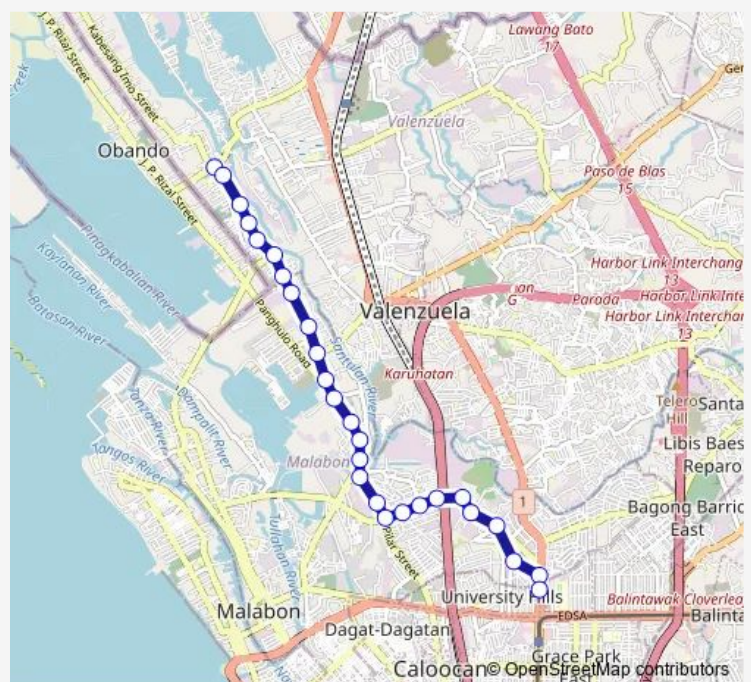

M. D. Del Pilar, Malabon City

M. D. Del Pilar / Yanga Intersection, Malabon City

M. D. Del Pilar / Mesina Intersection, Malabon City

M. D. Del Pilar / Mejorada Intersection, Malabon City

Malabon High School, M. D. Del Pilar, Malabon City

Route schedule

San Diego de Alcalá Parish, Palassan Road, Kapitan Viñilla, Valenzuela City — Floresco North Mortuary, MacArthur Highway, Caloocan City

Monday	00:00
Tuesday	00:00
Wednesday	00:00
Thursday	00:00
Friday	00:00
Saturday	00:00
Sunday	00:00

Route info

Direction: San Diego de Alcalá Parish, Palassan Road, Kapitan Viñilla, Valenzuela City

Stops: 27

Trip Duration: 0 hour 38 min

■ Monumento Polo

Gov. W. Pascual Avenue / Maria Clara, Malabon City

Tinajeros Market, Gov. W. Pascual Avenue, Malabon City