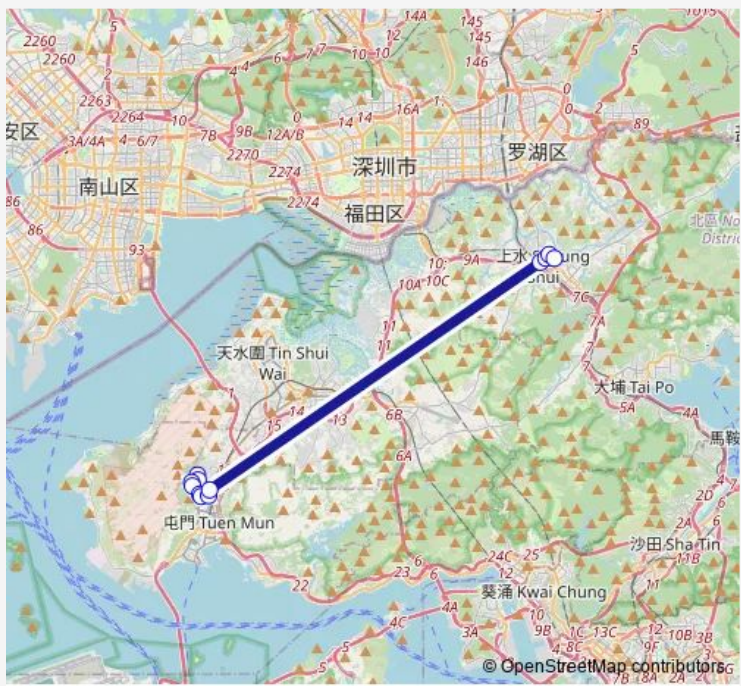

- [Ctb] TAI Hing Substation, Shek PAI TAU Road|[Kmb] China Light Building|[Lwb] China Light Building
- [Ctb] TOI Shan Association Primary School, Shek PAI TAU Road|[Kmb] TOI Shan Primary School|[Lwb] TOI Shan Primary School
- [Ctb] TAI Hing Sports Centre, Tsun WEN Road|[Kmb] TAI Hing Sports Centre|[Lwb] TAI Hing Sports Centre

[Ctb] Sheung Shui Station, SAN WAN Road|[Kmb+Ctb] Sheung Shui BBI - Sheung Shui Station/<Br>Sheung Shui Station, SAN WAN Road|[Kmb] Sheung Shui BBI - Sheung Shui Station|[Lwb] Sheung Shui Station

[Ctb] SAN Shing Avenue, Lung SUM Avenue|[Kmb] SAN Shing Avenue Sheung Shui

[Ctb] Lung SUM Avenue Sports Centre, Lung SUM Avenue|[Kmb] Lung SUM Avenue Sports Centre

Route schedule  
 [Kmb] PO TIN BBI - PO TIN BUS Terminus — [Ctb] TIN Ping Estate|[Kmb] TIN Ping Estate BUS Terminus|[Lwb] TIN Ping Estate

Monday	07:00
Tuesday	07:00
Wednesday	07:00
Thursday	07:00
Friday	07:00
Saturday	—
Sunday	—

Route info  
 Direction: [Kmb] PO TIN BBI - PO TIN BUS Terminus  
 Stops: 12  
 Trip Duration: 0 hour 49 min

■ 261S — Tuen MUN (PO TIN Estate) - Sheung Shui (TIN Ping)