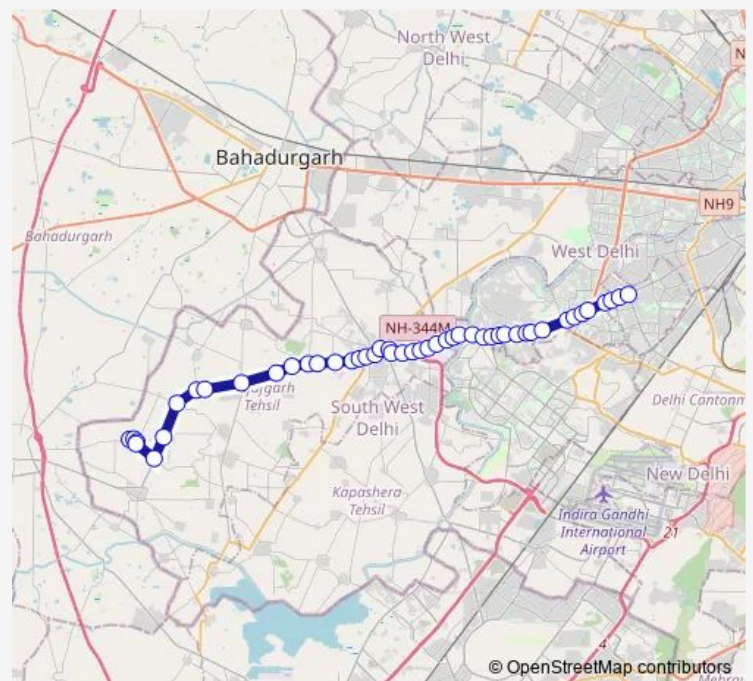

Nazafgarh Dhansa More

Jharoda Crossing

Health Centre

Route schedule

Issapur Village Temple — Tilak Nagar Terminal

Monday 05:06-20:30

Tuesday 05:06-20:30

Wednesday 05:06-20:30

Thursday 05:06-20:30

Friday 05:06-20:30

Saturday 05:06-20:30

Sunday 05:06-20:30

Route info

Direction: Issapur Village Temple

Stops: 47

Trip Duration: 1 hour 44 min

822down

BusMaps

Najafgarh Delhi Gate

Tuda Mandi

Power House Najafgarh

Sai Baba Mandir (Nazafgarh)

Nangli Sakrawati

Nangli Sakrawati Crossing