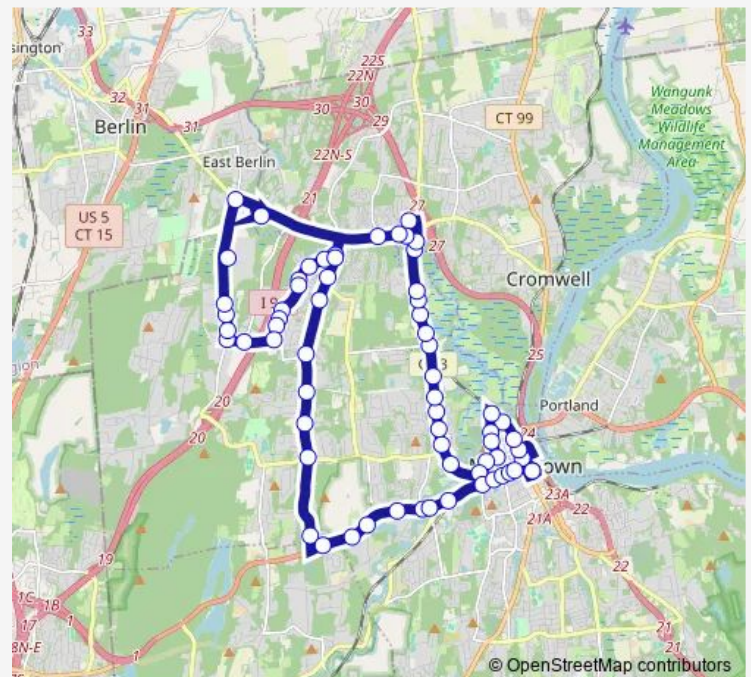

### Route schedule

Downtown Terminal — Downtown Terminal

Monday 19:00-21:00

Tuesday 19:00-21:00

Wednesday 19:00-21:00

Thursday 19:00-21:00

Friday 19:00-21:00

Saturday —

### Route info

Direction: Downtown Terminal

Stops: 63

Trip Duration: 0 hour 55 min

584-585 — Saturday

Dunkin Donuts

Mcdonalds

Shoprite

Washington & West

Newfield / Washington Streets

Washington & Veterans Way

Washington & High St

Pearl Street

Washington & Broad

Downtown Terminal

**Direction**