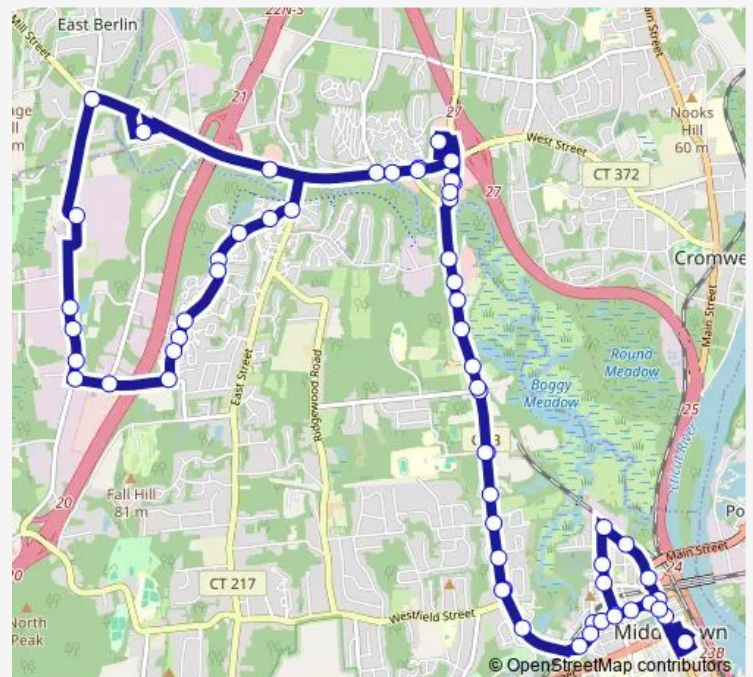

Best Cleaners

U-haul

Newfield & Tuttle Outbound

Route schedule

Downtown Terminal — Downtown Terminal

Monday 19:00-22:00

Tuesday 19:00-22:00

Wednesday 19:00-22:00

Thursday 19:00-22:00

Friday 19:00-22:00

Saturday —

Sunday —

Route info

Direction: Downtown Terminal

Stops: 60

Trip Duration: 0 hour 55 min

Best Cleaners

U-haul

Newfield & Tuttle Outbound

Dunkin Donuts

Mcdonalds

Cromwell Square Plaza

Route schedule

Downtown Terminal — Downtown Terminal

Tuesday —

Wednesday —

Thursday —

Friday —

Saturday 22:00

Sunday 17:00

Route info

Direction: Downtown Terminal