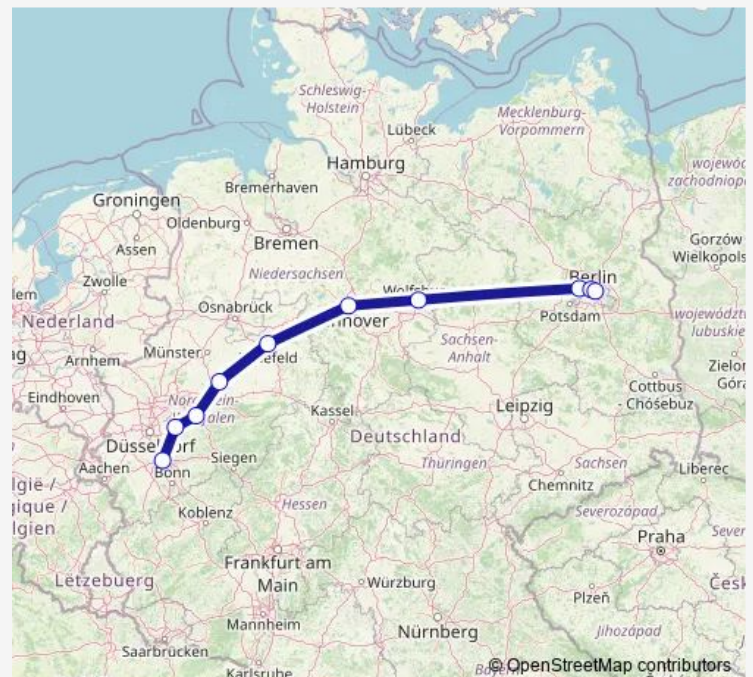

Rail ICE 857

[Go to website](#)

Direction

Köln Hbf — Berlin Ostbahnhof

10 stops

[Open route schedule](#)

Köln Hbf

Wuppertal Hbf

Hagen Hbf

Hamm(Westf)

Bielefeld Hbf

Hannover Hbf

Wolfsburg Hbf

Berlin-Spandau

Berlin Hbf (tief)

Berlin Ostbahnhof

Route schedule

Köln Hbf — Berlin Ostbahnhof

Monday	—
Tuesday	09:48
Wednesday	09:48
Thursday	09:48
Friday	09:48
Saturday	09:48
Sunday	09:48

Route info

Direction: Köln Hbf

Stops: 10

Trip Duration: 4 hour 49 min

ICE 857

BusMaps

Direction

undefined — undefined

0 stops

[Open route schedule](#)**Route schedule**

undefined — undefined

Monday	09:48
Tuesday	09:48
Wednesday	09:48
Thursday	09:48
Friday	09:48
Saturday	09:48
Sunday	09:48