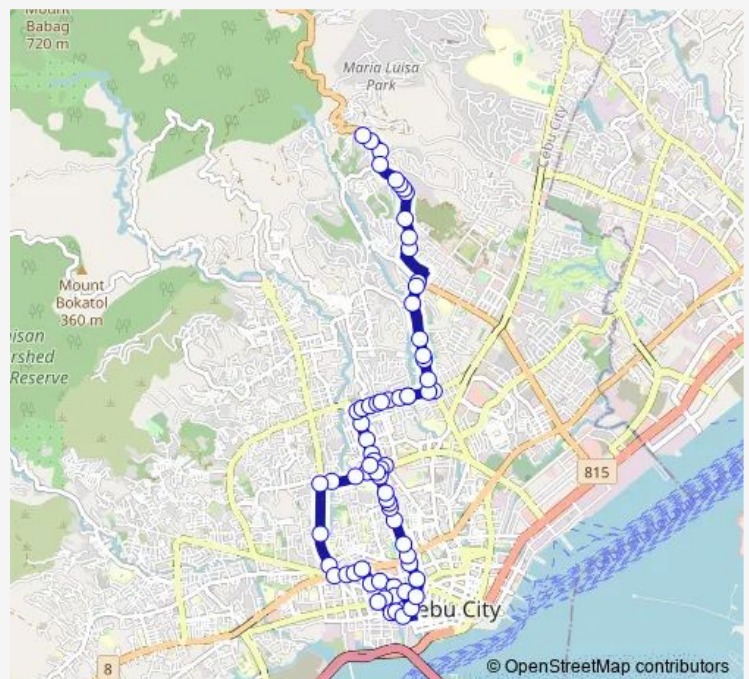

### Route schedule

A. Borres Street&Espelita Street — (nodata)&J. Alcantara Street

Monday 06:00-23:15

Tuesday 06:00-23:15

Wednesday 06:00-23:15

Thursday 06:00-23:15

Friday 06:00-23:15

Saturday 06:00-23:15

### Route info

Direction: A. Borres Street&Espelita Street

Stops: 71

Trip Duration: 0 hour 41 min

Vicente Rama Avenue&Natalio Bacalso Avenue

Natalio Bacalso Avenue&(nodata)

(nodata)&Tupaz Street

Natalio Bacalso Avenue&(nodata)

## Route info

Direction: (nodata)&J. Alcantara Street

Stops: 71

Trip Duration: 0 hour 40 min

Veterans Drive&(nodata)

(nodata)&Osmena Boulevard

Visitacion Street&Osmena Boulevard

Espelita Street&Tres de Abril Street