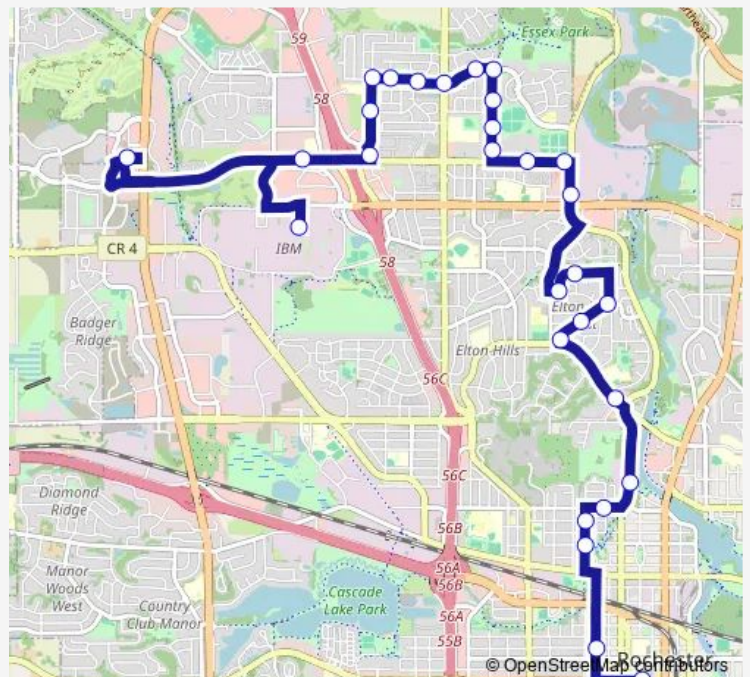

Bus 411M NB Route 411 Midday Northbound

[Go to website](#)

Direction
 Downtown Transit Center Station C — IBM Bldg 33rd
 29 stops
[Open route schedule](#)

- Downtown Transit Center Station C
- 6th Avenue Northwest and 1st St. Northwest
- 7th Avenue Northwest and 10th St. Northwest
- 7th Avenue Northwest and 12th St. Northwest
- 14th St. Northwest and 5th Avenue Northwest
- Along 3rd Avenue Northwest and 1000 North of 14th St. Northwest
- Elton Hills Drive Northwest and Viking Drive Northwest
- Along Zumbro Dr. Northwest and Elton Hills Dr. Northwest
- Zumbro Dr. Northwest and 27th St. Northwest
- Zumbro Dr. Northwest and 4th Ave. Northwest
- 7th Avenue Northwest and 31st St. Northwest
- 29th St. Northwest and 8th Avenue Northwest
- West River Pkwy Northwest and 38th St. Northwest
- Along 41st St Northwest and West River Park way Northwest
- Along 41st St. Northwest and 400 East of 11th Avenue Northwest
- Along 13th Avenue Northwest and North of 41st St. Northwest
- 13th Avenue Northwest and 44th St. Northwest
- 13th Avenue Northwest and 46th St. Northwest
- 48th Street Northwest and 13th Avenue Northwest

Route schedule

Downtown Transit Center Station C — IBM Bldg 33rd

Monday	09:10-14:10
Tuesday	09:10-14:10
Wednesday	09:10-14:10
Thursday	09:10-14:10
Friday	09:10-14:10
Saturday	—
Sunday	—

Route info

Direction: Downtown Transit Center Station C
 Stops: 29
 Trip Duration: 0 hour 33 min

411M NB — Route 411 Midday Northbound

48th Street Northwest and 15th Avenue Northwest

48th Street Northwest and 18th Avenue Northwest

48th Street Northwest and 19th Avenue Northwest

48th Street Northwest and 21st Avenue Northwest

48th Street Northwest and 22nd Avenue Northwest

22nd Avenue Northwest and 44th St. Northwest

Along East Frontage Highway 52nd Rd. Northwest and
North of 41st St. Northwest

Mayo Clinic Northwest

Hyvee West Circle Drive