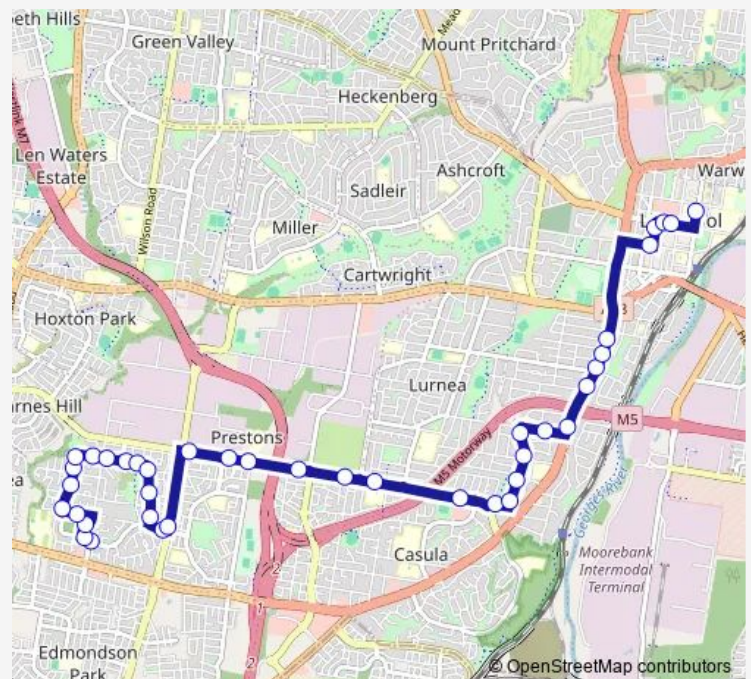

Bernera Rd After Wroxham St

Kurrajong Rd After Bernera Rd

Kurrajong Rd After San Marino Dr

Amity College, Kurrajong Rd

Kurrajong Rd Before Lyn Pde

Route schedule

Braidwood Dr At Corfield Rd — All Saints' College, Bigge St

Monday 07:37

Tuesday 07:37

Wednesday 07:37

Thursday 07:37

Friday —

Saturday —

Sunday —

Route info

Direction: Braidwood Dr At Corfield Rd

Stops: 40

Trip Duration: 0 hour 34 min

1030 — Corfield and Braidwood to All Saints Hs

Kurrajong Rd Opp Cedar Rd

Kurrajong Rd Opp Prestons Public School

Kurrajong Rd Opp Casula Mall

Hume Hwy After Reilly St

Hume Hwy Before Rose St

Hume Hwy At Passefield St

Moore St At Northumberland St

Westfield Liverpool, Northumberland St

Westfield Liverpool, Elizabeth Dr

Westfield Liverpool, Elizabeth Dr