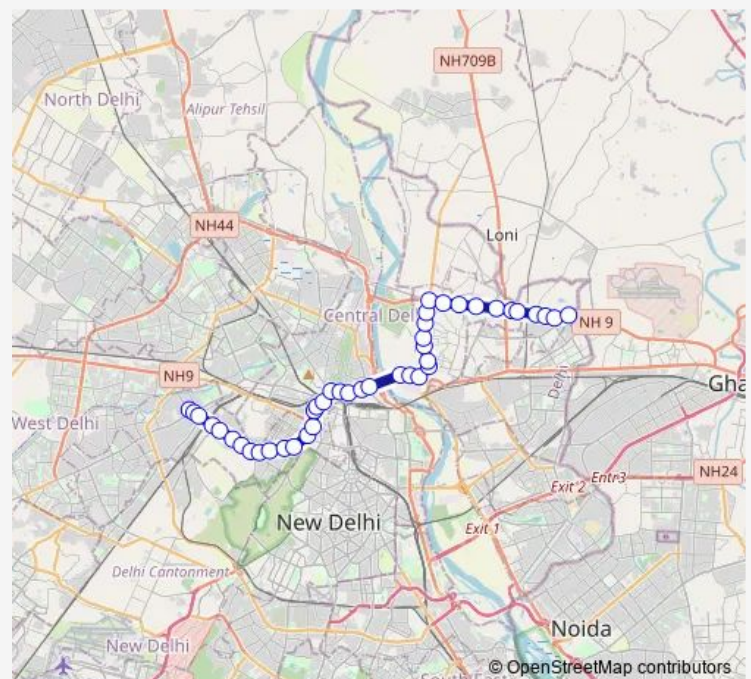

St Stephen Hospital

Tees Hazari Court

Isbt Nityanand Marg

Route schedule

Karampura Terminal — Harsh Vihar Terminal

Monday 05:00-19:10

Tuesday 05:00-19:10

Wednesday 05:00-19:10

Thursday 05:00-19:10

Friday 05:00-19:10

Saturday 05:00-19:10

Sunday 05:00-19:10

Route info

Direction: Karampura Terminal

Stops: 42

Trip Duration: 1 hour 31 min

208adown

BusMaps

Isbt Bridge

Shastri Park DMRC Depot

Shyam Giri Mandir

Shastri Park

Zero Pusta

New Usman Pur Pusta No-1