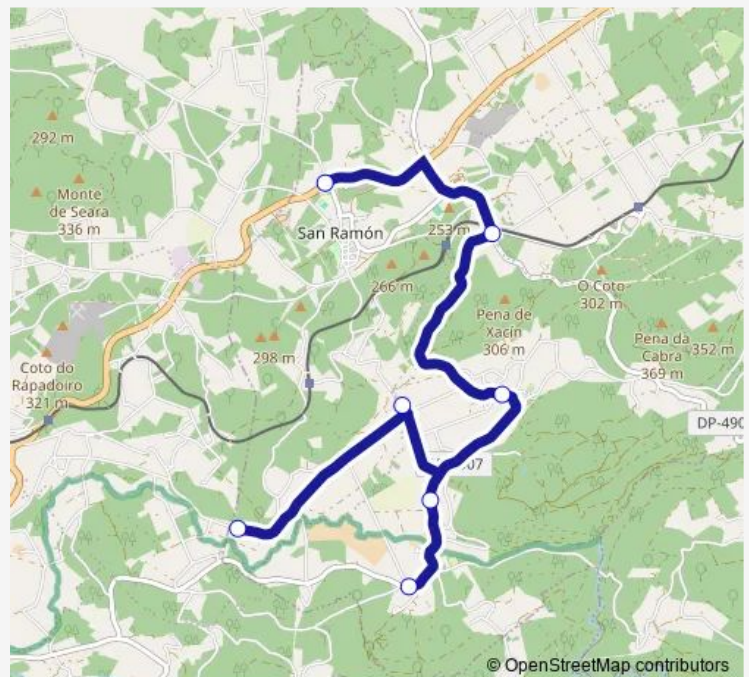

Wednesday 08:45

Thursday 08:45

Friday 08:45

Saturday —

Sunday —

Route info

Direction: Piagolongo

Stops: 7

Trip Duration: 0 hour 19 min

■ Xg872036 — Moeche-San Ramón-Piagolongo

Direction

Ceip DE SAN Ramón — Piagolongo

7 stops

[Open route schedule](#)

Ceip DE SAN Ramón

Campos DO Foxo