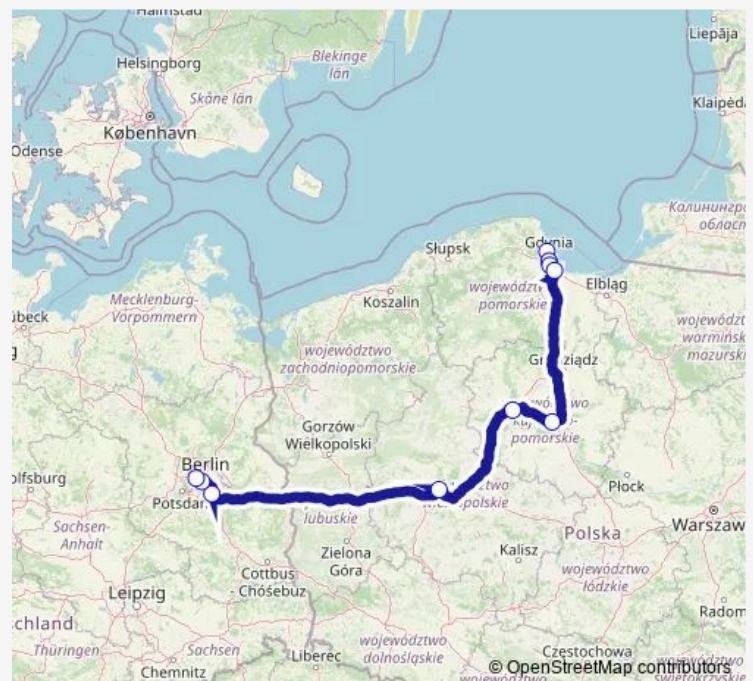

Torun, Bus Station

Bydgoszcz, Bus station

Poznan, Bus Station Poznan Main Station

Flughafen Ber

S Südkreuz Bhf (Berlin)

Berlin ZOB [Fernbus]

Route schedule

Gdynia, Bus station — Berlin ZOB [Fernbus]

Monday 20:55

Tuesday 20:55

Wednesday 20:55

Thursday 20:55

Friday 20:55

Saturday 20:55

Sunday 20:55

Route info

Direction: Gdynia, Bus station

Stops: 10

Trip Duration: 10 hour 30 min

Direction

Berlin ZOB [Fernbus] — Gdynia, Bus station

10 stops

[Open route schedule](#)

Berlin ZOB [Fernbus]