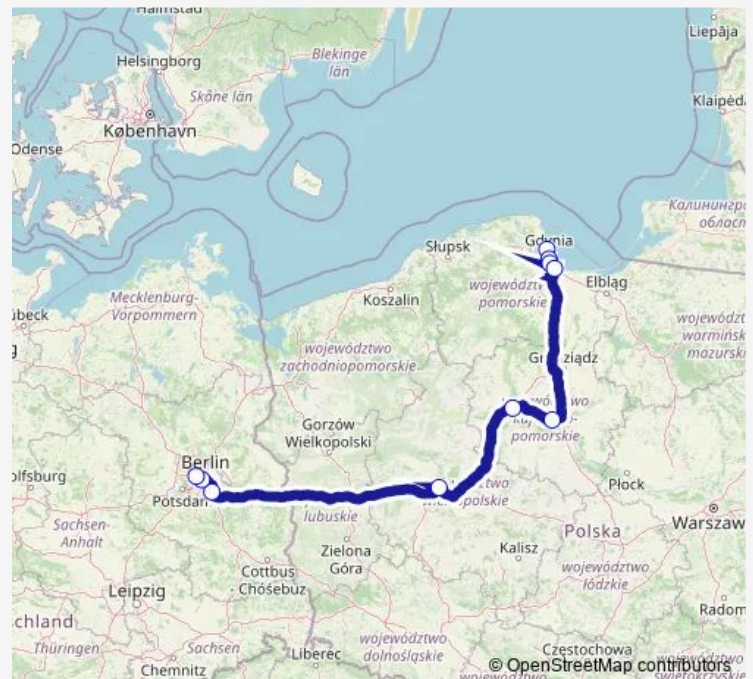

Gdansk, Hala Olivia 1840 and 1841

Gdansk, Bus Station

Torun, Bus Station

Bydgoszcz, Bus station

Poznan, Bus Station

Flughafen Ber

S Südkreuz Bhf (Berlin)

Berlin ZOB [Fernbus]

Sunday 20:55

Route info

Direction: Gdynia, Bus station

Stops: 10

Trip Duration: 10 hour 30 min

N1381 — Gdynia - Poznań - Berlin

Direction

Berlin ZOB [Fernbus] — Gdynia, Bus station