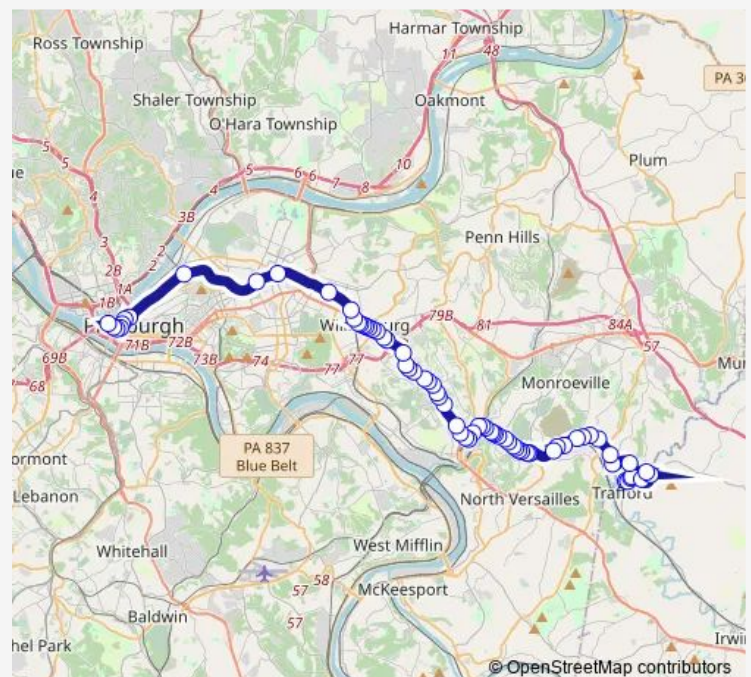

Thursday 05:44-07:47

Friday 05:44-07:47

Saturday —

Sunday —

Route info

Direction: 5TH ST + Cavit

Stops: 70

Trip Duration: 0 hour 58 min

■ P69 — Trafford Flyer

Middle ST + Maple

Middle ST + #644

Middle ST + 1st

Middle ST + 2nd

Middle ST + 4th

Airbrake AVE + 7th

Airbrake AVE + 9th