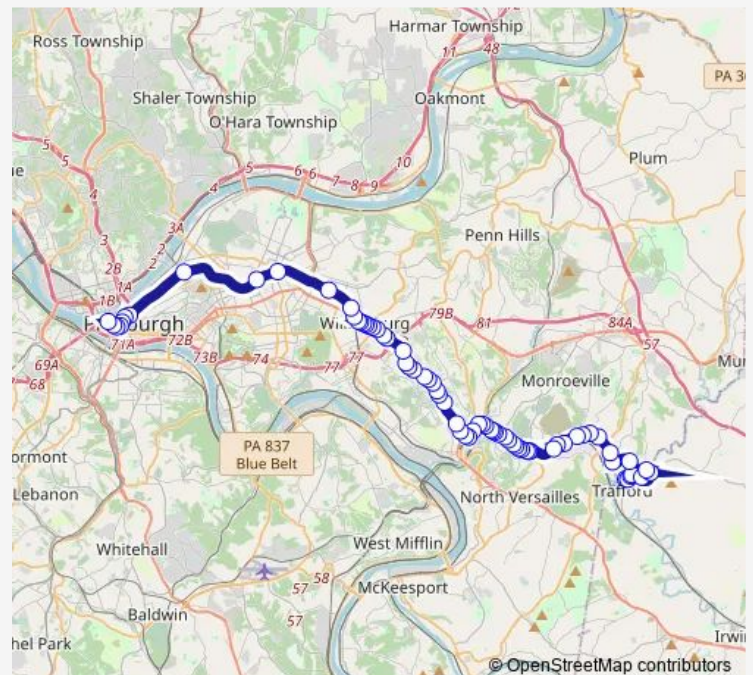

Middle ST + Bridge

Middle ST + Miller

Middle ST + #526

Route schedule

5TH ST + Cavit — LIBERTY AVE + MARKET ST

Monday 05:46-07:47

Tuesday 05:46-07:47

Wednesday 05:46-07:47

Thursday 05:46-07:47

Friday 05:46-07:47

Saturday —

Sunday —

Route info

Direction: 5TH ST + Cavit

Stops: 70

Trip Duration: 0 hour 58 min

■ P69 — Trafford Flyer

Middle ST + Maple

Middle ST + #644

Middle ST + 1st

Middle ST + 2nd

Middle ST + 4th

Airbrake AVE + 7th

Airbrake AVE + 9th