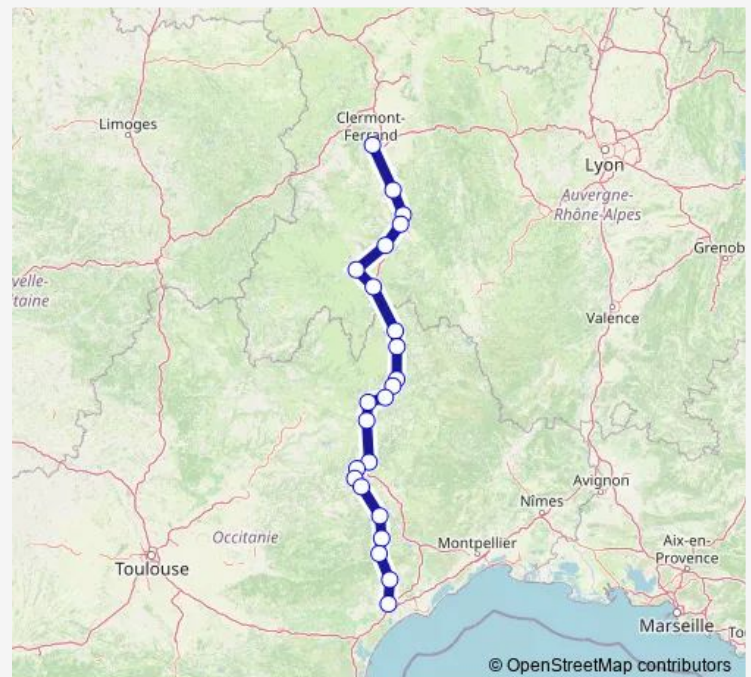

Friday 12:51

Saturday 12:51

Sunday 12:51

Route info

Direction: Clermont-Ferrand

Stops: 23

Trip Duration: 6 hour 41 min

723A — Clermont - Béziers

BusMaps

Magalas

Béziers

Direction

Béziers — Clermont-Ferrand

23 stops

[Open route schedule](#)

Béziers