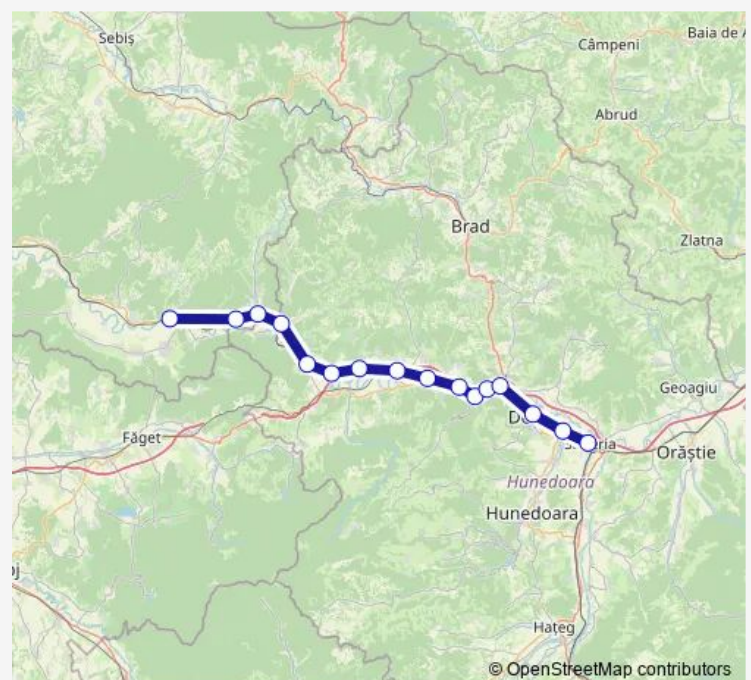

[Go to website](#)

Direction

Săvârșin — Simeria

16 stops

[Open route schedule](#)

Săvârșin

Ilteu

Petriș pe Mureș h.

Mintia h.

Mintia

Deva

Săulești h.

Simeria

Route schedule

Săvârșin — Simeria

Monday	13:12
Tuesday	13:12
Wednesday	13:12
Thursday	13:12
Friday	13:12
Saturday	13:12
Sunday	13:12

Route info

Direction: Săvârșin

Stops: 16

Trip Duration: 2 hour 4 min

R: Sāvârşin - Simeria Rail time schedules and route maps are available in an offline PDF at busmaps.com. Use the busmaps.com website to see live bus times, train schedule or subway schedule, and step-by-step directions for all public transit in Vetel