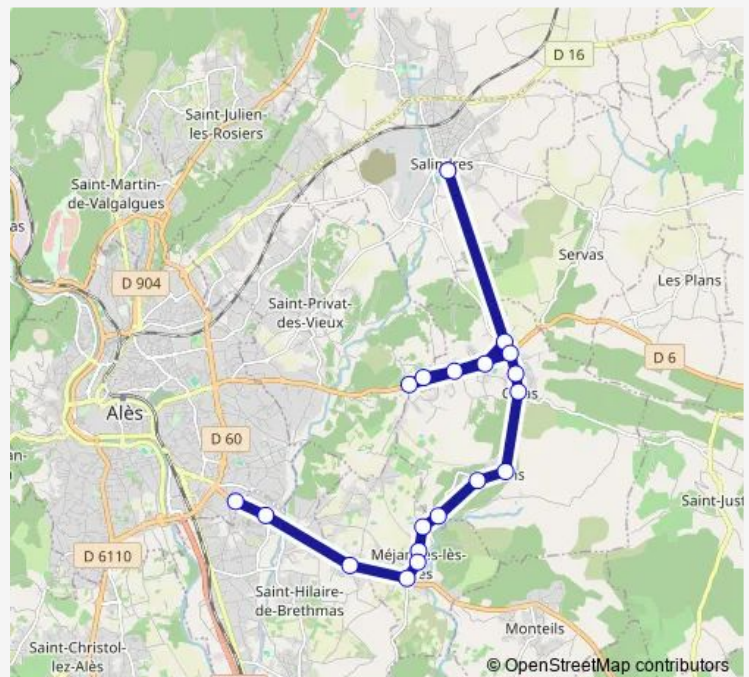

### Direction

Larnac — College Dumas

9 stops

[Open route schedule](#)

- Larnac
- Campnebout
- Voutins
- Temple
- Negadis
- Moulin
- LES Gourts
- Village
- College Dumas

### Route info

Direction: Larnac

Stops: 9

Trip Duration: 0 hour 29 min

## Direction

College Dumas — Larnac

19 stops

[Open route schedule](#)

College Dumas

Gare

Rouvierette

LA Baronne

## Route info

Direction: LA Baronne

Stops: 8

Trip Duration: 0 hour 24 min

042 Bus time schedules and route maps are available in an offline PDF at busmaps.com. Use the busmaps.com website to see live bus times, train schedule or subway schedule, and step-by-step directions for all public transit in Ales