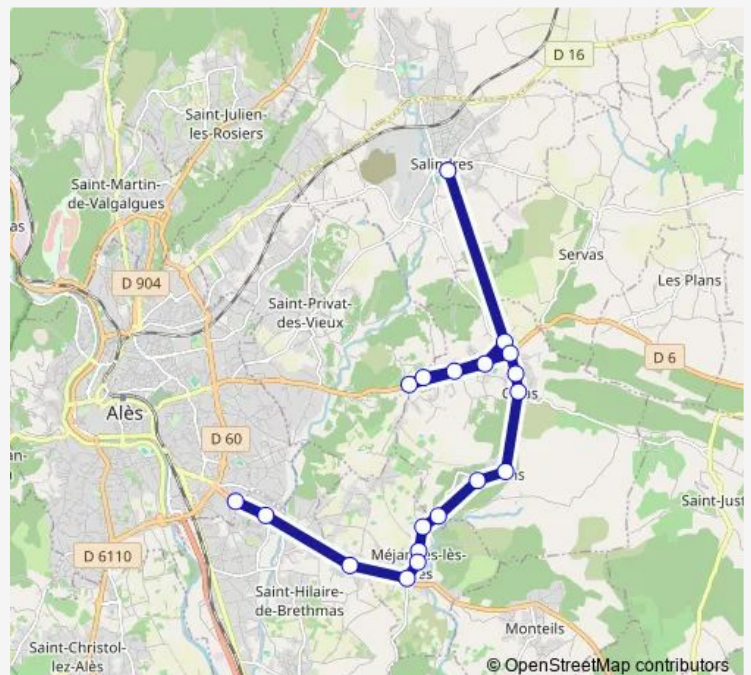

Route info

Direction: Larnac

Stops: 9

Trip Duration: 0 hour 29 min

Direction

College Dumas — Larnac

19 stops

[Open route schedule](#)

College Dumas

Gare

Rouvierette

LA Baronne

Silot

MAS D'Olympie

Sicard

LES Cotes

Thursday 16:00-17:10

Friday 16:00-17:10

Saturday —

Sunday —

Route info

Direction: College Dumas

Stops: 19

Trip Duration: 0 hour 37 min

Direction

LA Baronne — College Dumas

8 stops

[Open route schedule](#)

LA Baronne

Silot

MAS D'Olympe

Rouvierette