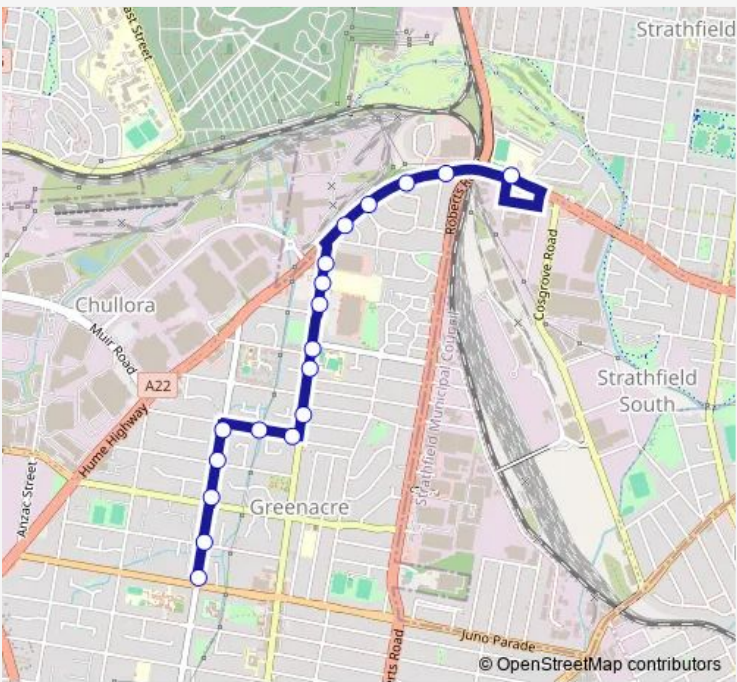

School Bus S583 Strathfield South High School to Greenacre via Waterloo Rd

[Go to website](#)

Direction
 Hume Hwy Before Hedges Av — Noble Av Before Boronia Rd
 18 stops
[Open route schedule](#)

- Hume Hwy Before Hedges Av
- Hume Hwy At Margaret St
- Hume Hwy Before Wesley St
- Hume Hwy Before Murray St
- Hume Hwy At Robinson St
- Waterloo Rd After Hume Hwy
- Malek Fahd Islamic School, Waterloo Rd
- Chullora Marketplace, Waterloo Rd
- Waterloo Rd At Norfolk Rd
- Chullora Public School, Waterloo Rd
- Waterloo Rd Opp Reid Av
- Cardigan Rd At Waterloo Rd
- Cardigan Rd Opp Charmaine Av
- Noble Av At Cardigan Rd
- Noble Av At Northcote Rd
- Noble Av At Rawson Rd
- Noble Av At Chiswick Rd
- Noble Av Before Boronia Rd

Route schedule
 Hume Hwy Before Hedges Av — Noble Av Before Boronia Rd

Monday	15:15
Tuesday	15:15
Wednesday	14:25
Thursday	15:15
Friday	15:15
Saturday	—
Sunday	—

Route info
 Direction: Hume Hwy Before Hedges Av
 Stops: 18
 Trip Duration: 0 hour 15 min

S583 — Strathfield South High School to Greenacre via Waterloo Rd **BusMaps**

S583 School Bus time schedules and route maps are available in an offline PDF at busmaps.com. Use the busmaps.com website to see live bus times, train schedule or subway schedule, and step-by-step directions for all public transit in Sydney

The schedule is provided in the local timezone. Times with "(+1)" indicate departures on the next day.

PDF file created on 2025-01-16

2024 BusMaps.com - All Rights Reserved