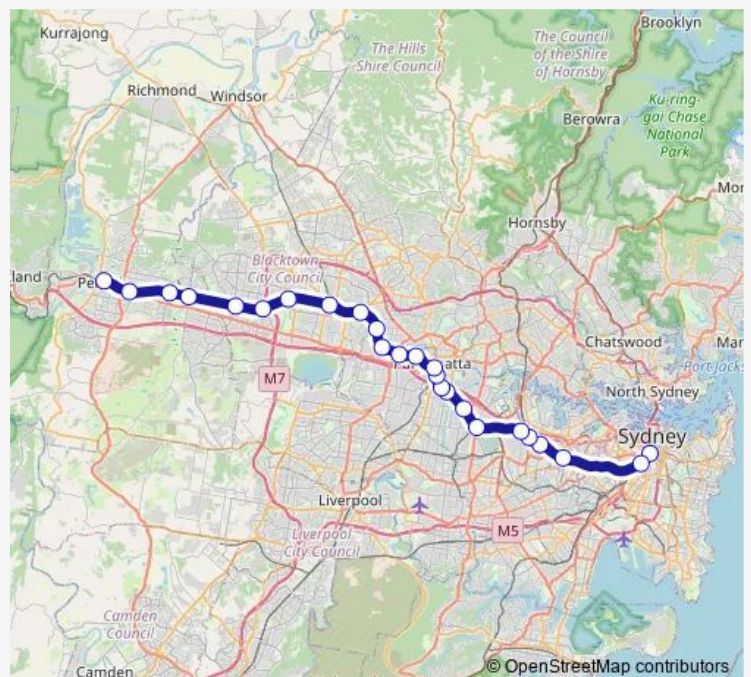

### Route schedule

Olympic Park Station, Platform 3 — Penrith Station, Platform 3

Monday —

Tuesday —

Wednesday —

Thursday —

Friday —

Saturday 22:06-23:07

### Route info

Direction: Olympic Park Station, Platform 3

Stops: 14

Trip Duration: 0 hour 50 min

**Direction**

Central Station, Platform 18 — Penrith Station, Platform 1

15 stops

[Open route schedule](#)