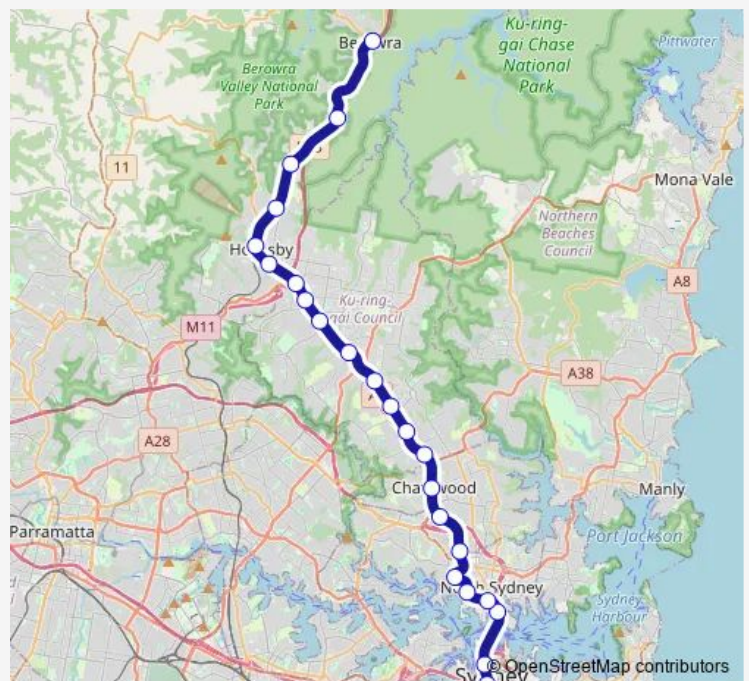

Rail T1 North Shore, Northern and Western Line

[Go to website](#)

Direction

Central Station, Platform 16 — North Sydney Station, Platform 2

5 stops

[Open route schedule](#)

Central Station, Platform 16

Town Hall Station, Platform 3

Wynyard Station, Platform 4

Milsons Point Station, Platform 2

North Sydney Station, Platform 2

Route schedule

Central Station, Platform 16 — North Sydney Station, Platform 2

Monday	07:27-00:05 ⁺¹
Tuesday	07:27-00:05 ⁺¹
Wednesday	07:27-00:05 ⁺¹
Thursday	07:27-00:05 ⁺¹
Friday	07:27-00:34 ⁺¹
Saturday	04:50-01:09 ⁺¹
Sunday	04:50-00:39 ⁺¹

Route info

Direction: Central Station, Platform 16

Stops: 5

Trip Duration: 0 hour 12 min

T1 North Shore, Northern and Western Line

Direction

Hornsby Station, Platform 3 — Central Station, Platform 16

19 stops