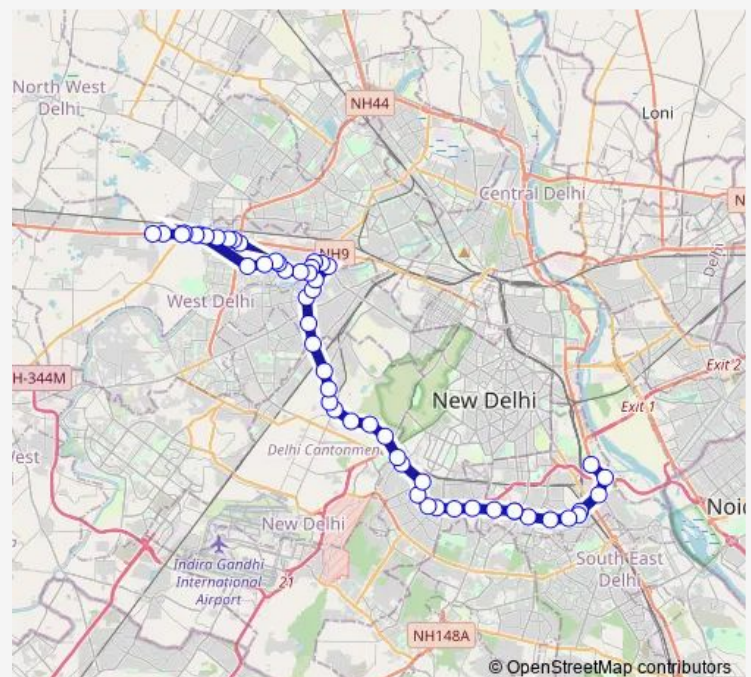

Arsd College (Dhaura Kuan)

Dhaura Kuan (Ring Road)

R R Lines

Route schedule

Sarai Kale Khan Isbt — Qamruddin Nagar Terminal

Monday 05:25-20:06

Tuesday 05:25-20:06

Wednesday 05:25-20:06

Thursday 05:25-20:06

Friday 05:25-20:06

Saturday 05:25-20:06

Sunday 05:25-20:06

Route info

Direction: Sarai Kale Khan Isbt

Stops: 53

Trip Duration: 2 hour 26 min

Tuesday 08:20-21:34

Wednesday 08:20-21:34

Thursday 08:20-21:34

Friday 08:20-21:34

Saturday 08:20-21:34

Sunday 08:20-21:34

Route info

Direction: Sarai Kale Khan Isbt Terminal