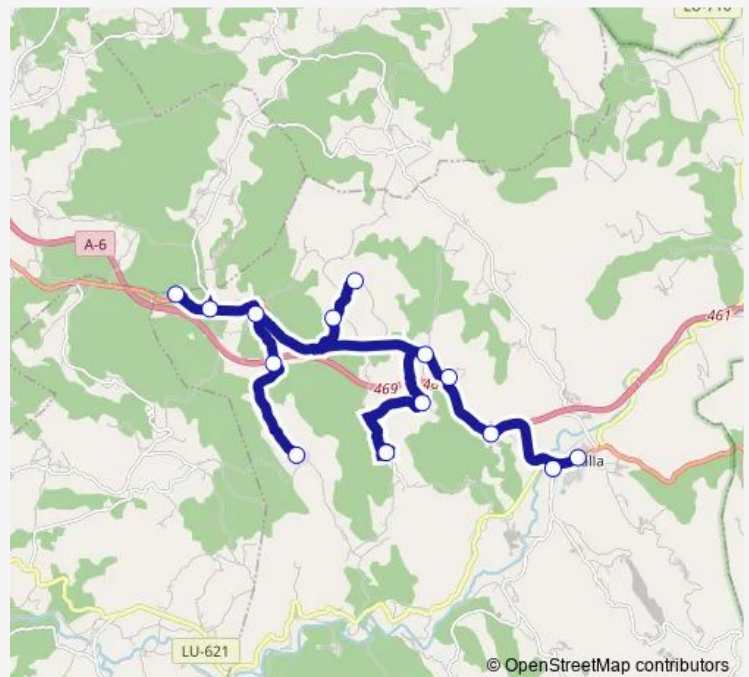

Thursday 09:19

Friday 09:19

Saturday —

Sunday —

**Route info**

Direction: Recesende

Stops: 14

Trip Duration: 0 hour 56 min

■ Xg721019 — Baralla-Recesende

**BusMaps**

**Direction**

Baralla — Recesende

14 stops

[Open route schedule](#)

Baralla

CPI Luís Díaz Moreno

## Route schedule

Baralla — Recesende

Monday	17:10
Tuesday	17:10
Wednesday	17:10
Thursday	17:10
Friday	—
Saturday	—
Sunday	—

## Route info

Direction: Baralla

Stops: 14

Trip Duration: 0 hour 56 min

Xg721019 Bus time schedules and route maps are available in an offline PDF at [busmaps.com](https://busmaps.com). Use the [busmaps.com](https://busmaps.com) website to see live bus times, train schedule or subway schedule, and step-by-step directions for all public transit in Lancara