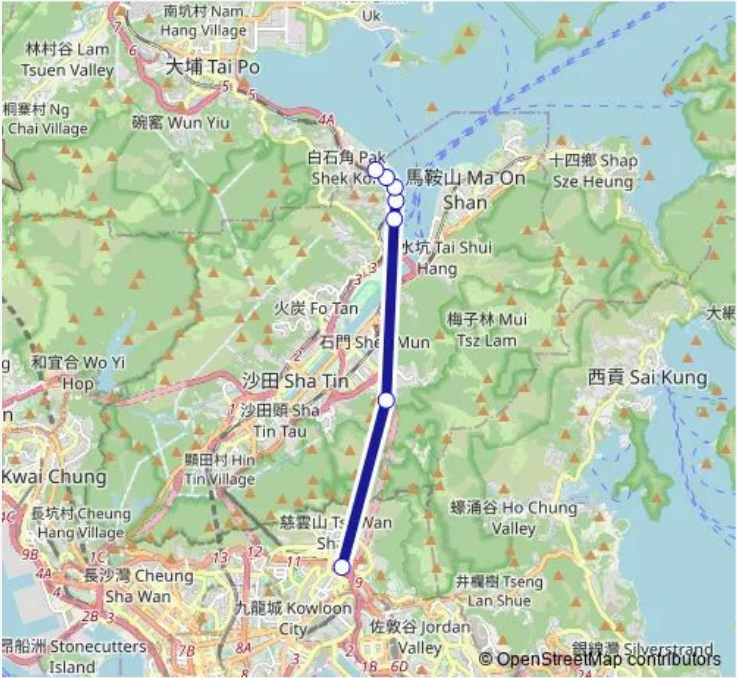

# Bus 272S Diamond Hill Station - Hong Kong Science Park

[Go to website](#)

**Direction**  
 [Ctb] Hong Kong Science Park, Science Park West Avenue|[Kmb] Hong Kong Science Park — [Kmb+Ctb] Diamond Hill Station BUS Terminus/<Br>Diamond Hill Station|[Kmb] Diamond Hill Station BUS Terminus

Route schedule

[Ctb] Hong Kong Science Park, Science Park West Avenue|[Kmb] Hong Kong Science Park — [Kmb+Ctb] Diamond Hill Station BUS Terminus/<Br>Diamond Hill Station|[Kmb] Diamond Hill Station BUS Terminus

Monday	17:15-19:15
Tuesday	17:15-19:15
Wednesday	17:15-19:15
Thursday	17:15-19:15
Friday	17:15-19:15
Saturday	18:10-18:35
Sunday	—

**Route info**

Direction: [Ctb] Hong Kong Science Park, Science Park West Avenue|[Kmb] Hong Kong Science Park

Stops: 8

Trip Duration: 0 hour 19 min