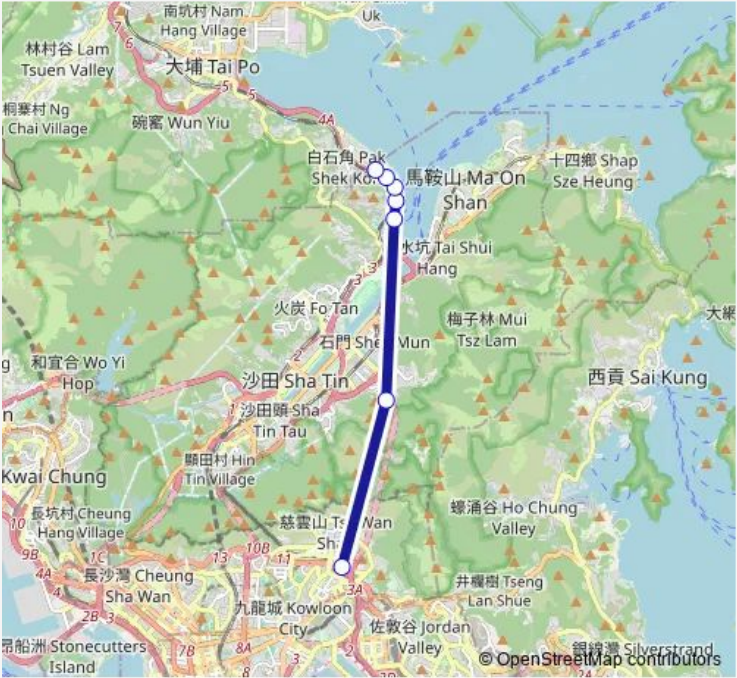

Bus 272s Diamond Hill Station - Hong Kong Science Park

[Go to website](#)

Direction
 [Ctb] Hong Kong Science Park, Science Park West Avenue[[Kmb] Hong Kong Science Park — [Kmb+Ctb] Diamond Hill Station BUS Terminus/
Diamond Hill Station[[Kmb] Diamond Hill Station BUS Terminus

Route schedule

[Ctb] Hong Kong Science Park, Science Park West Avenue[[Kmb] Hong Kong Science Park — [Kmb+Ctb] Diamond Hill Station BUS Terminus/
Diamond Hill Station[[Kmb] Diamond Hill Station BUS Terminus

Monday	17:15-19:15
Tuesday	17:15-19:15
Wednesday	17:15-19:15
Thursday	17:15-19:15
Friday	17:15-19:15
Saturday	18:10-18:35
Sunday	—

Route info

Direction: [Ctb] Hong Kong Science Park, Science Park West Avenue[[Kmb] Hong Kong Science Park

Stops: 8

Trip Duration: 0 hour 18 min

Direction

[Kmb+Ctb] Diamond Hill Station BUS Terminus/
Diamond Hill Station|[Kmb] Diamond Hill Station BUS Terminus — [Ctb] Hong Kong Science Park Phase 3, Science Park West Avenue|[Kmb] Hong Kong Science Park Phase 3