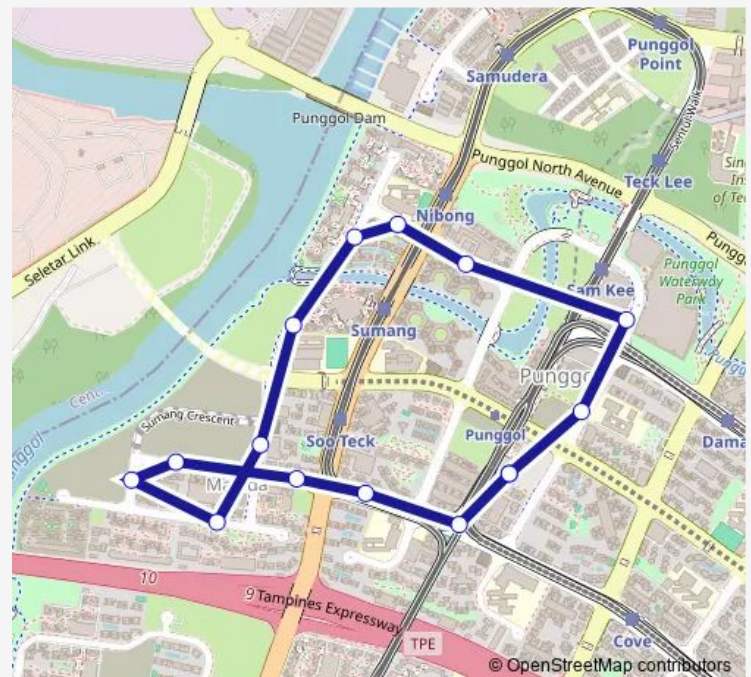

Opposite Blk 227a

BLK 258a

Blk 268c

Blk 272c

Punggol Temp Int

Route schedule

Punggol Temp Int — Punggol Temp Int

Monday 05:35

Tuesday 05:35

Wednesday 05:35

Thursday 05:35

Friday 05:35

Saturday 05:35

Sunday 05:35

Route info

Direction: Punggol Temp Int

Stops: 15

Trip Duration: 0 hour 21 min

382W

382W Bus time schedules and route maps are available in an offline PDF at busmaps.com. Use the busmaps.com website to see live bus times, train schedule or subway schedule, and step-by-step directions for all public transit in Singapore