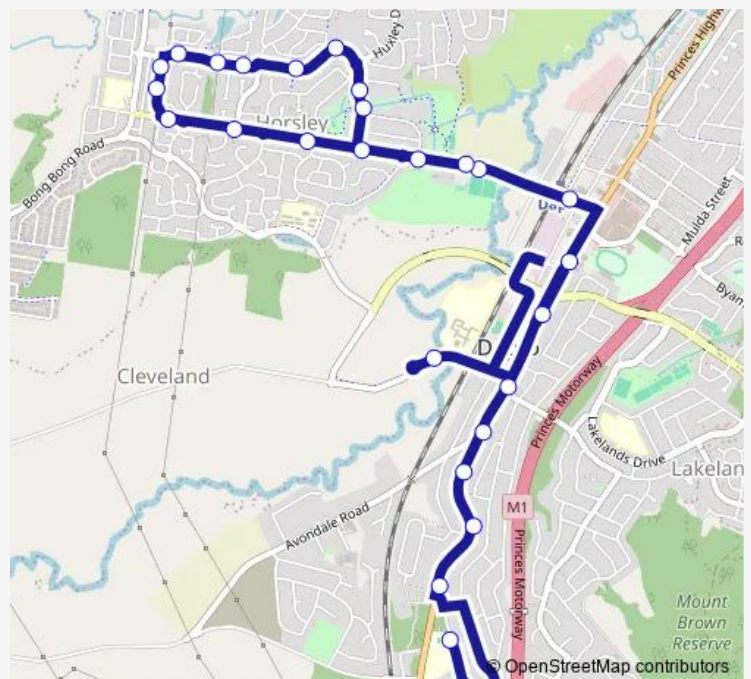

School Bus S079 Dapto HS to Mt Brown PS via Horsley

[Go to website](#)

Direction

Dapto High School, Cleveland Rd — Mount Brown Public School, Mount Brown Rd

26 stops

[Open route schedule](#)

- Dapto High School, Cleveland Rd
- Reed Park, Bong Bong Rd
- Bong Bong Rd Opp Parkdale Av
- Bong Bong Rd Opp Horsley Dr
- Bong Bong Rd At Denham Dr
- Bong Bong Rd Opp Robins Creek Dr
- Bong Bong Rd Opp Glenlee Dr
- Glenlee Dr After Bong Bong Rd
- Glenlee Dr Before Horsley Dr
- Horsley Dr After Ashwood Pl
- Horsley Dr At Glenwood Gr
- Horsley Dr Before Robins Creek Rd
- Horsley Dr Opp The Grange
- Horsley Dr At Kariewood Cct
- Horsley Dr After Greenbrook Pl
- Horsley Dr At Parkdale Av
- Bong Bong Rd Opp Reed Park
- Dapto Leagues Club, Bong Bong Rd
- Dapto District Library, Princes Hwy
- Tafe Illawarra Institute Of Technology, Princes Hwy
- Princes Hwy At Emerson Rd

Route schedule

Dapto High School, Cleveland Rd — Mount Brown Public School, Mount Brown Rd

Monday	14:45
Tuesday	14:45
Wednesday	14:45
Thursday	14:45
Friday	14:45
Saturday	—
Sunday	—

Route info

Direction: Dapto High School, Cleveland Rd

Stops: 26

Trip Duration: 0 hour 25 min

S079 — Dapto HS to Mt Brown PS via Horsley

Princes Hwy Opp Avondale Rd

229 Princes Hwy

Princes Hwy Opp Amaral Av

Princes Hwy Before Mt Brown Rd

Mount Brown Public School, Mount Brown Rd

Direction

Horsley Dr After Ashwood PI — Dapto High School, Cleveland Rd

12 stops

[Open route schedule](#)

Horsley Dr After Ashwood PI

Horsley Dr At Glenwood Gr

Horsley Dr Before Robins Creek Rd

Horsley Dr Opp The Grange