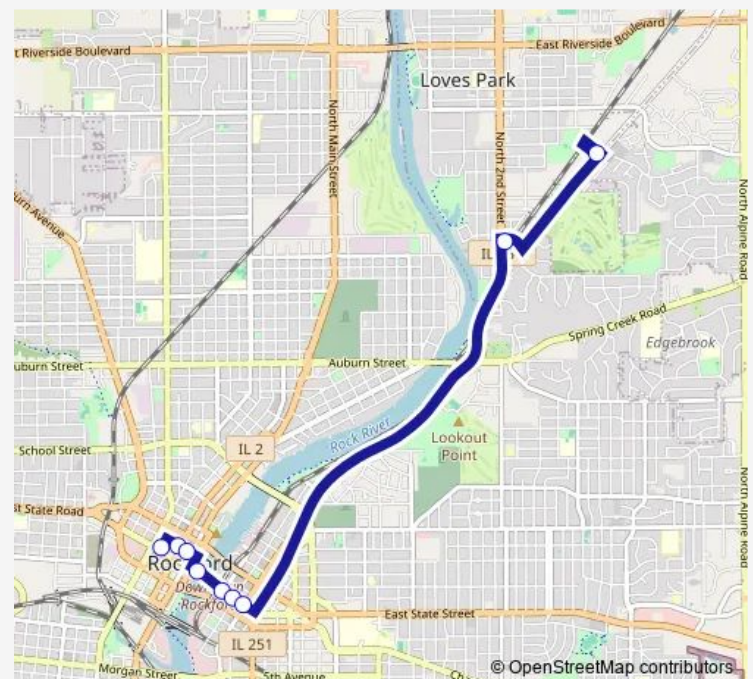

1st St Jefferson-NWC-Inbound

Jefferson N Main-NEC-Inbound

Downtown Transfer Center

Route schedule

Mondelez Parking Lot — Downtown Transfer Center

Monday	—
Tuesday	—
Wednesday	—
Thursday	—
Friday	—
Saturday	—
Sunday	19:35

Route info

Direction: Mondelez Parking Lot

Stops: 5

Trip Duration: 0 hour 15 min

221 — North 2nd Street Limited

Direction

Landstrom N 2nd St-SEC-Outbound — Downtown Transfer Center

5 stops

[Open route schedule](#)

Landstrom N 2nd St-SEC-Outbound

N 2nd St Ethel-NWC-Inbound

1st St Jefferson-NWC-Inbound

Jefferson N Main-NEC-Inbound

Downtown Transfer Center

Route schedule

Landstrom N 2nd St-SEC-Outbound — Downtown Transfer Center

Direction: Landstrom N 2nd St-SEC-Outbound

Stops: 5

Trip Duration: 0 hour 12 min

Direction

Downtown Transfer Center Berth F — Mondelez Parking Lot

9 stops

[Open route schedule](#)

Downtown Transfer Center Berth F