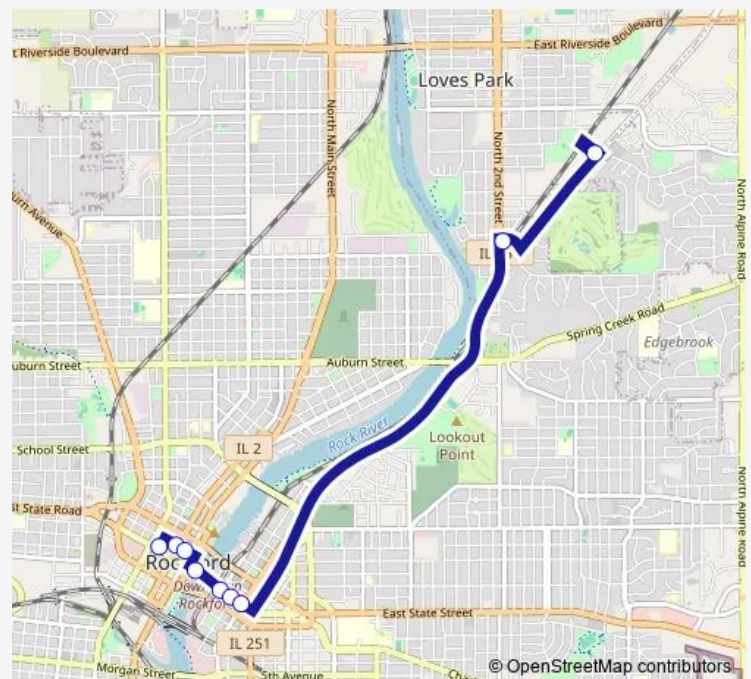

Jefferson 1st St-NEC-Inbound

Jefferson N Main-NEC-Inbound

Downtown Transfer Center

Route schedule

Landstrom N 2nd St-SEC-Outbound — Downtown Transfer Center

Monday —

Tuesday —

Wednesday —

Thursday —

Friday —

Saturday —

Sunday 10:48

Route info

Direction: Landstrom N 2nd St-SEC-Outbound

Stops: 5

Trip Duration: 0 hour 12 min

22L — North 2nd Street Limited

Direction

Mondelez Parking Lot — Downtown Transfer Center

5 stops

[Open route schedule](#)

Mondelez Parking Lot

N 2nd St Ethel-NWC-Inbound

Jefferson 1st St-NEC-Inbound

Jefferson N Main-NEC-Inbound

Downtown Transfer Center

Route schedule

Mondelez Parking Lot — Downtown Transfer Center

Monday	—
Tuesday	—
Wednesday	—
Thursday	—
Friday	—
Saturday	—
Sunday	19:35

Route info

Direction: Mondelez Parking Lot