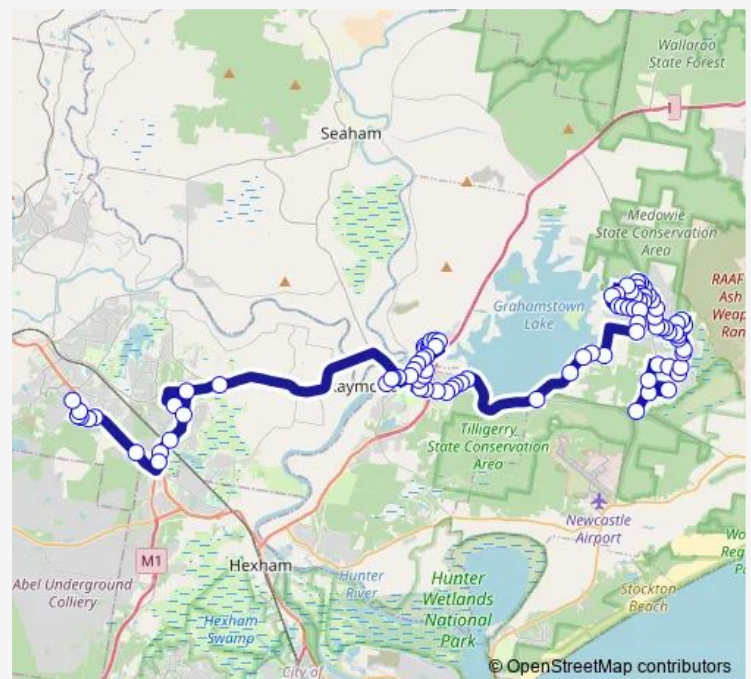

Monday 06:55

Tuesday 06:55

Wednesday 06:55

Thursday 06:55

Friday 06:55

Saturday —

Sunday —

Route info

Direction: Medowie Rd After Richardson Rd

Stops: 97

Trip Duration: 1 hour 30 min

1441 — Campvale to Hunter Valley Grammar

Silver Wattle Dr At Cassias Av

Silver Wattle Dr At Bottle Brush Av

Medowie Rd Opp Kindlebark Dr

Medowie Rd Before Kindlebark Dr

Kirrang Dr Opp Fisher Rd

Fisher Rd After Kirrang Dr

Fisher Rd Before Cole Cl

Fisher Rd Before Lewis Dr

Lewis Dr At Fisher Rd

Lewis Dr After Fisher Rd

22 Lewis Dr

Hillgate Dr After Crestwood Rd

Government Rd At Somerset Dr (Hail And Ride)

Railway Av At Rockleigh St

Thornton Rd Opp Huntingdale Dr

Glenwood Dr After Hartley Dr

New England Hwy Before Avalon Dr

South Seas Dr After New England Hwy