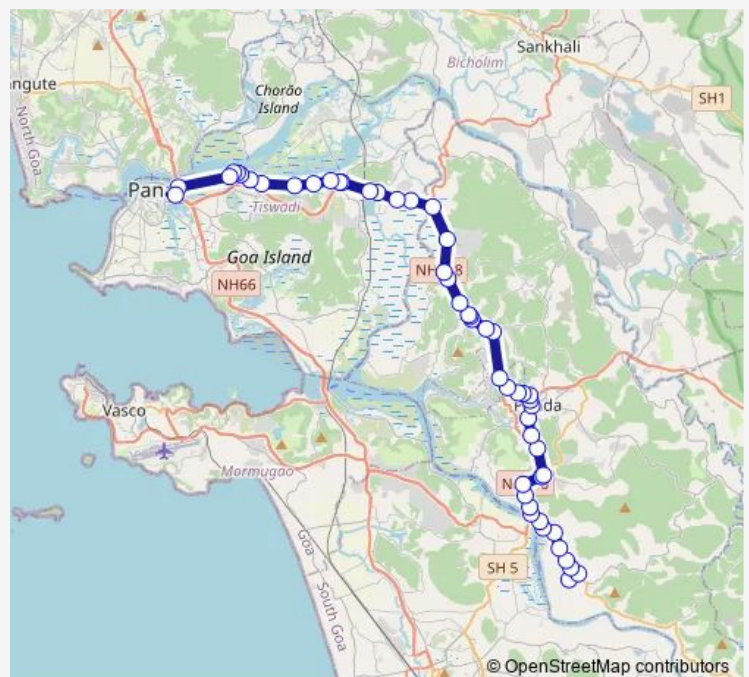

Thursday 07:40-15:15

Friday 07:40-15:15

Saturday 07:40-15:15

Sunday 07:40-15:15

Route info

Direction: Panaji KTC Bus Stand

Stops: 51

Trip Duration: 1 hour 35 min

Cona Stop

Top Cola

Kalmamal

Bori Sanquar

Saibaba Temple

Borim

Borim Bridge

Maternity Hospital Stop