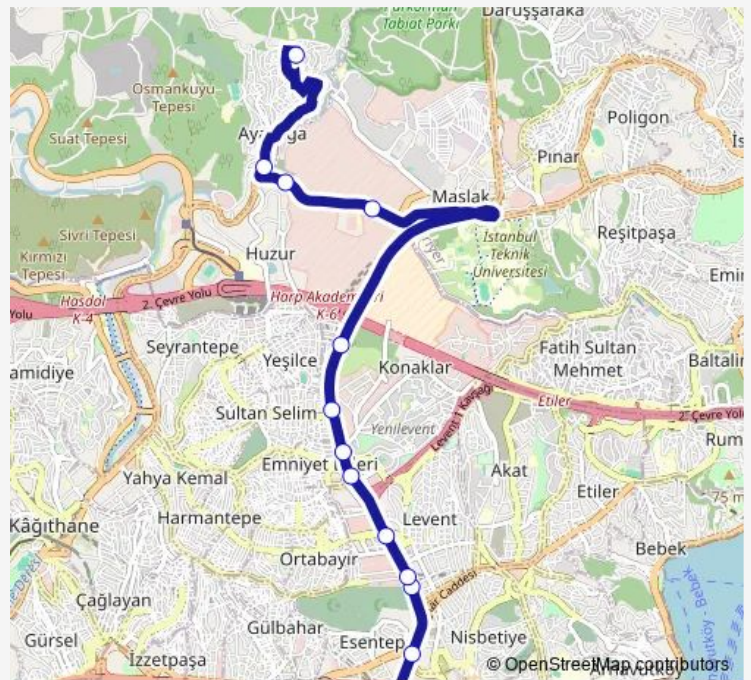

Minibüs Durağı

LEVENT

Fabrikalar

4.Levend

4.LEVENT

Sanayi Mahallesi

SEYRANTEPE YOLU

Trafik Taburu

AYAZAĞA CADDESİ

AYAZAĞA İLK. OKULU

153.Sk

Route schedule

ZİNCİRLİKUYU — 153.Sk

Monday	06:40
Tuesday	06:40
Wednesday	06:40
Thursday	06:40
Friday	06:40
Saturday	06:40
Sunday	06:40

Route info

Direction: ZİNCİRLİKUYU

Stops: 13

Trip Duration: 0 hour 22 min

Yeşiltepe-Ayazağa Köyü-4. Levent-Zincirlikuyu — Sarıyer Bölge Çalışma Grubu

BusMaps

Direction

153.Sk — ZİNCİRLİKUYU

14 stops

[Open route schedule](#)

153.Sk — ZİNCİRLİKUYU

Monday	06:40
Tuesday	06:40
Wednesday	06:40
Thursday	06:40
Friday	06:40
Saturday	06:40
Sunday	06:40

Route info

Direction: 153.Sk

Stops: 14

Trip Duration: 0 hour 20 min

Yeşiltepe-Ayazağa Köyü-4. Levent-Zincirlikuyu Bus time schedules and route maps are available in an offline PDF at busmaps.com. Use the busmaps.com website to see live bus times, train schedule or subway schedule, and step-by-step directions for all public transit in Istanbul