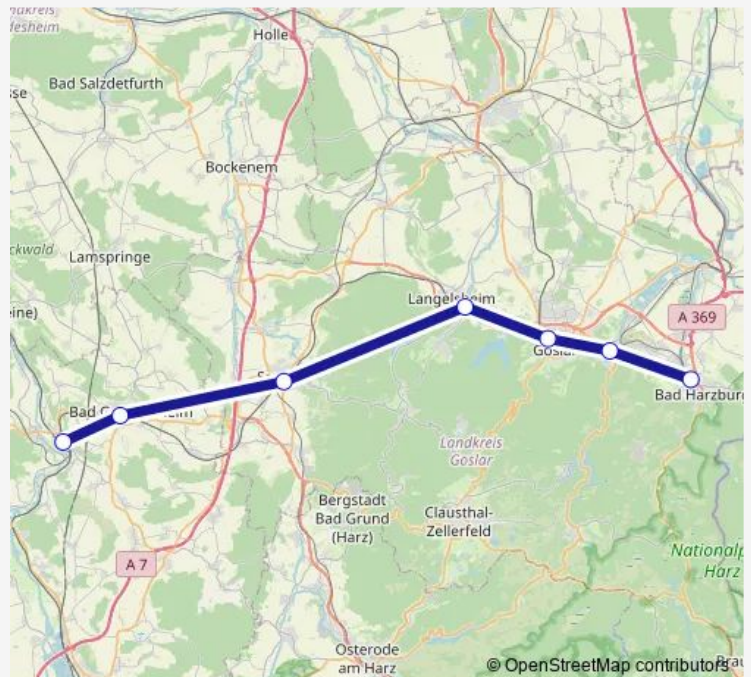

Seesen, Bahnhof

Bad Gandersheim

Kreiensen

Einbeck Salzderhelden

Northeim

Nörten-Hardenberg

Göttingen

### Route schedule

Bad Harzburg, Bahnhof Parkdeck — Göttingen

Monday 07:36-21:36

Tuesday 07:36-21:36

Wednesday 07:36-21:36

Thursday 07:36-21:36

Friday 07:36-21:36

Saturday 07:36-21:36

### Route info

Direction: Bad Harzburg, Bahnhof Parkdeck

Stops: 11

Trip Duration: 1 hour 33 min

■ RB82

BusMaps

**Direction**

Göttingen — Goslar, Bahnhof

## Route info

Direction: Göttingen

Stops: 9

Trip Duration: 1 hour 7 min