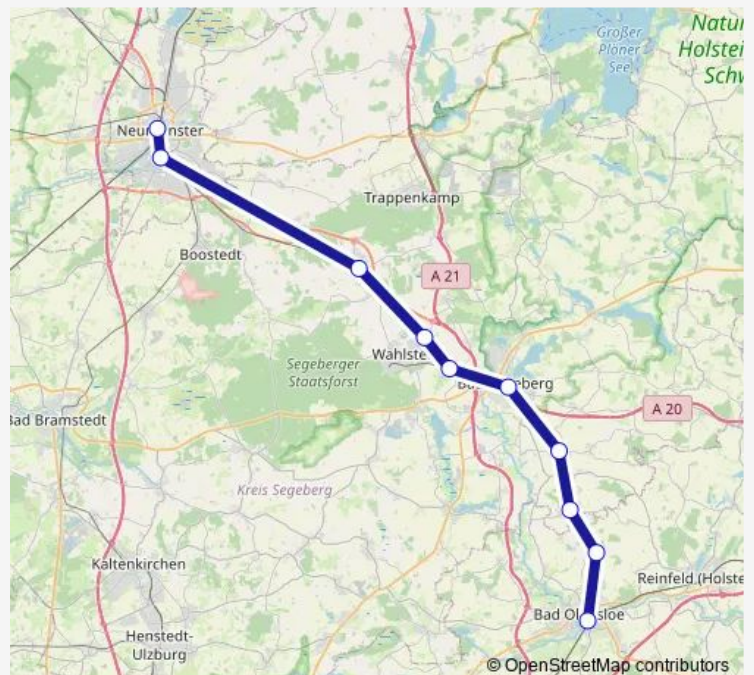

Rail Rb82 Neumünster > Bad Segeberg > Bad Oldesloe

[Go to website](#)

Direction

Neumünster — Bad Oldesloe

10 stops

[Open route schedule](#)

Neumünster

Neumünster Süd

Route schedule

Neumünster — Bad Oldesloe

Monday 04:27-23:37

Tuesday 04:27-23:37

Wednesday 04:27-23:37

Thursday 04:27-23:37

Friday 04:27-23:37

Saturday 05:27-23:37

Sunday 06:27-23:37

Route info

Direction: Neumünster

Stops: 10

Trip Duration: 0 hour 44 min

Rb82

BusMaps

Direction

Tuesday 00:04-23:37

Wednesday 00:04-23:37

Thursday 00:04-23:37

Friday 00:04-23:37

Saturday 00:04-23:37

Sunday 00:04-23:37

Route info

Direction: Bad Oldesloe