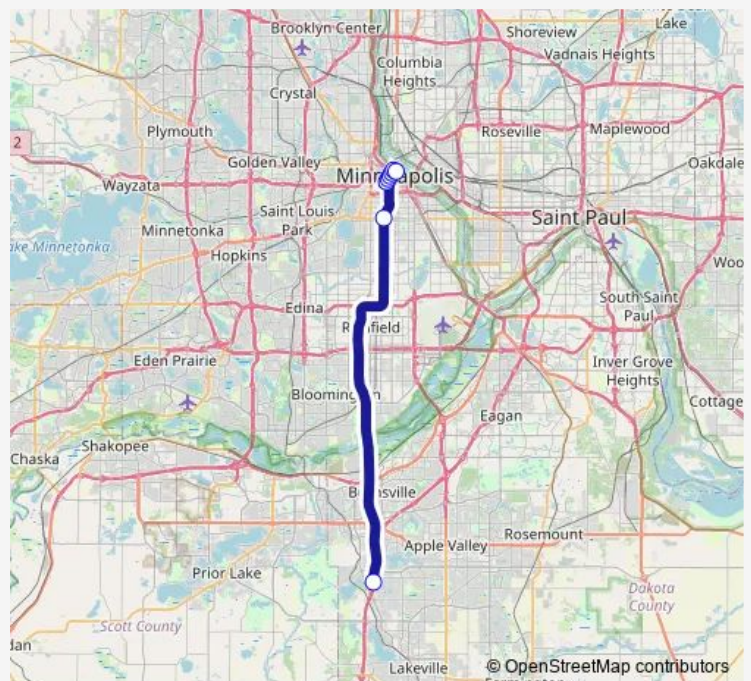

Bus 467

[Go to website](#)

Direction

Interstate 35 Ramp & Kenrick Ave P&R — Washington Ave S & 3rd Ave / 4th Ave

8 stops

[Open route schedule](#)

Interstate 35 Ramp & Kenrick Ave P&R

I-35W & Lake St Station

Interstate 35 Ramp & Kenrick Ave P&R — Washington Ave S & 3rd Ave / 4th Ave

Monday 05:47-08:17

Tuesday 05:47-08:17

Wednesday 05:47-08:17

Thursday 05:47-08:17

Friday 05:47-08:17

Saturday —

Sunday —

Route info

Direction: Interstate 35 Ramp & Kenrick Ave P&R

Stops: 8

Trip Duration: 0 hour 32 min

Direction

2nd St S & 3rd Ave S — Interstate 35 Ramp & Kenrick Ave P&R

8 stops

[Open route schedule](#)

2nd St S & 3rd Ave S

Marquette Ave & 3rd St - Stop Group B

Marquette Ave & 5th St - Stop Group B

Marquette Ave & 7th St - Stop Group B

Marquette Ave & 9th St - Stop Group B

12th St S & 2nd Ave / 3rd Ave S

I-35W & Lake St Station