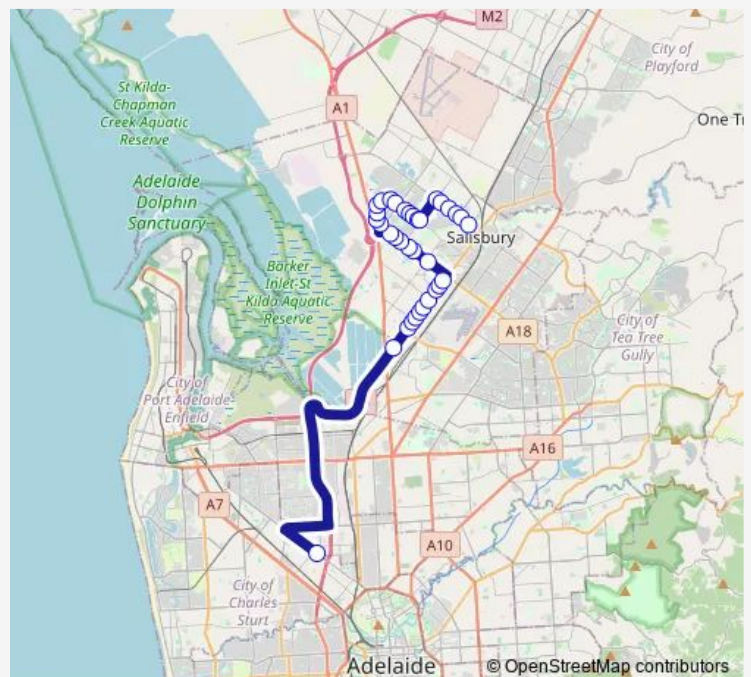

Stop 67 Burton Rd - South West side

Stop 44 Liberator Dr - South side

Stop 43D Liberator Dr - East side

Stop 43C Liberator Dr - East side

Stop 43B Liberator Dr - East side

Stop 43A Liberator Dr - North East side

Stop 42B Kings Rd - North side

Stop 42A Kings Rd - North side

Stop 42 Kings Rd - North side

Route schedule

Stop 50A Waterloo Corner Rd - South West side — Zone B Adelaide Secondary School of English

Monday 07:42

Tuesday 07:42

Wednesday 07:42

Thursday 07:42

Friday 07:42

Saturday —

Sunday —

Route info

Direction: Stop 50A Waterloo Corner Rd - South West side

Stops: 35

Trip Duration: 0 hour 48 min

Stop 42P Kings Rd - North East side

Stop 41P Kings Rd - North East side

Stop 41 Kings Rd - North East side

Stop 40 Salisbury Hwy - East side

Stop 39 Salisbury Hwy - East side