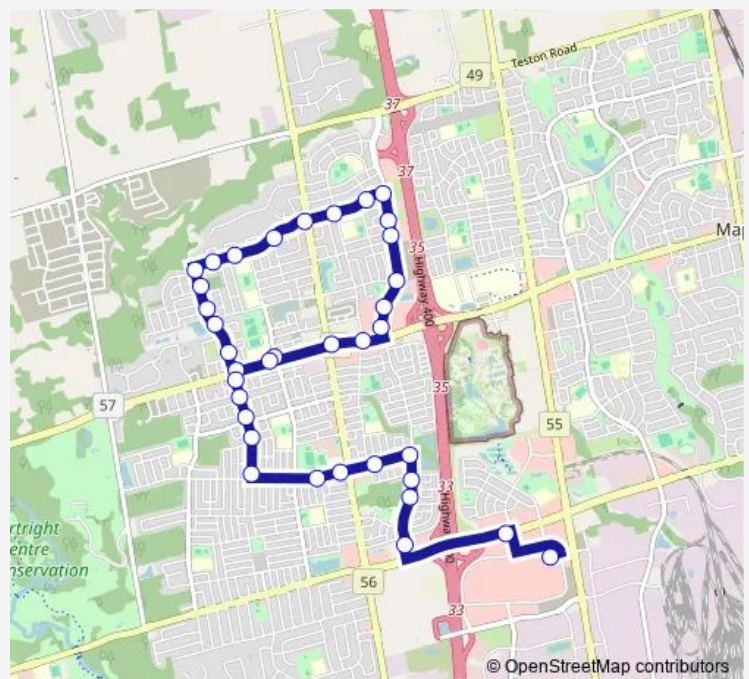

Stanton AV / Weston Rd

Canada DR / Vellore Park Av

Canada DR / Summit Dr

Canada DR / Cityview Blvd

Cityview Blvd Stop # 5733

Cityview Blvd / Lormel Gate

Cityview Blvd / Retreat Blvd

Cityview Blvd Stop #7086

Cityview Blvd / Major Mackenzie Dr

Major Mackenzie DR / Vellore Park A

Major Mackenzie DR / Weston Rd

Route schedule

Lawford RD / Major Mackenzie Dr — Vaughan Mills Terminal Platform 5

Monday	14:55
Tuesday	14:55
Wednesday	14:55
Thursday	14:55
Friday	14:55
Saturday	—
Sunday	—

Route info

Direction: Lawford RD / Major Mackenzie Dr

Stops: 36

Trip Duration: 0 hour 32 min

467 — Tommy Douglas SS VIA Cityview

Major Mackenzie DR / Lawford Rd

Vellore AV / Euro Place

Vellore AV / Mediterra Dr