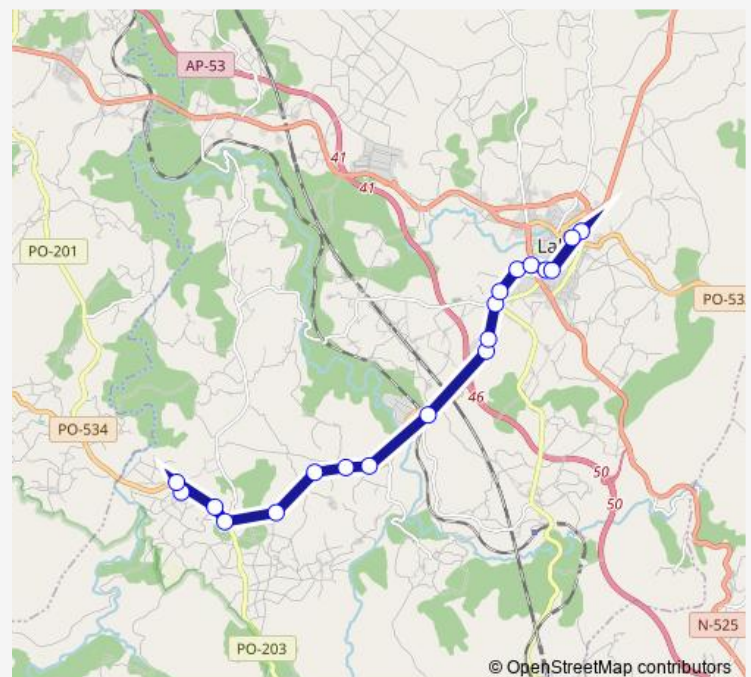

Saturday —

Sunday —

Route info

Direction: Barciela 2

Stops: 19

Trip Duration: 0 hour 40 min

467 — Ceip Xesús Golmar - Barciela 2

467 Bus time schedules and route maps are available in an offline PDF at busmaps.com. Use the busmaps.com website to see live bus times, train schedule or subway schedule, and step-by-step directions for all public transit in Lalin