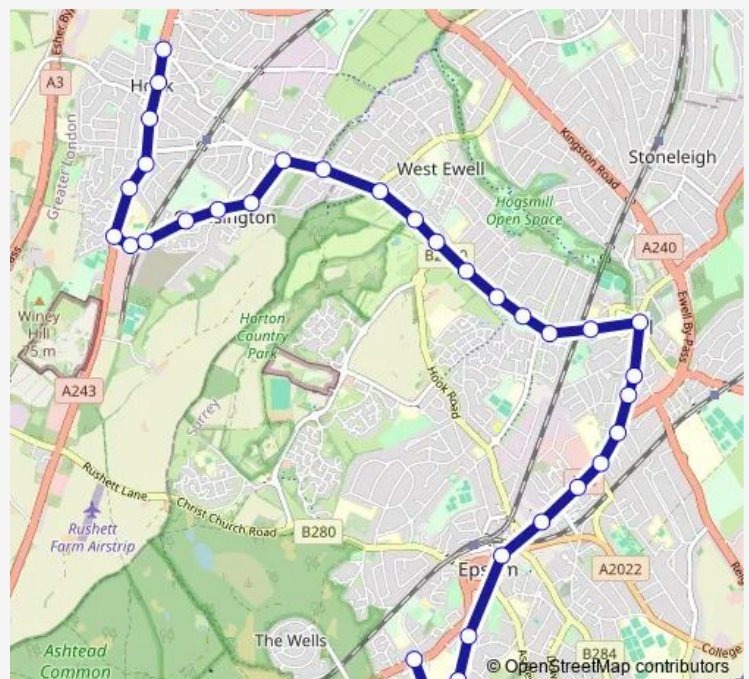

Chesterfield Road

Plough Road

Riverholme Drive

Route schedule

Hinchley Wood School — High Street

Monday	15:10
Tuesday	15:10
Wednesday	15:10
Thursday	15:10
Friday	13:30
Saturday	—
Sunday	—

Route info

Direction: Hinchley Wood School

Stops: 31

Trip Duration: 0 hour 46 min

467 — Hinchley Wood School - Hook - Chessington - Epsom - Epsom Hospital

Meadowview Road

Ewell West Railway Station

The Spring

The Green Man

The Kingsway