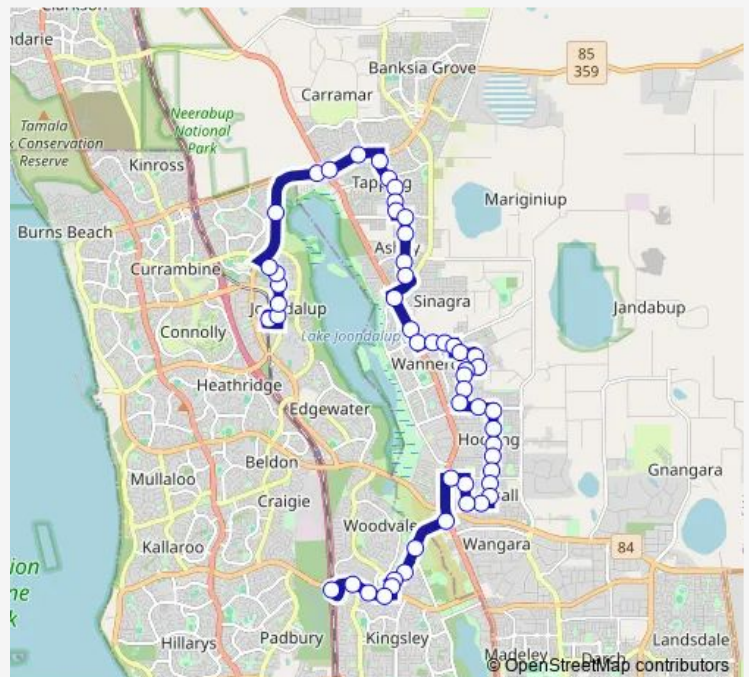

Kemp St After Archer St

Kemp St After Albana Gr

Brooklyn Av After Willespie Dr

Brooklyn Av After Ashbrook Av

Chatsworth Dr After Lotherton Wy

Chatsworth Dr Before Kirkstall Dr

Chatsworth Dr After Havana Vista

Wyatt Rd After Gungurru Av

Wyatt Rd Before Elliot Rd

Elliot Rd After Paltara Wy

Route schedule

Whitfords Stn Stand 1 — Joondalup Stn Stand 1

Monday 05:56-22:40

Tuesday 05:56-22:40

Wednesday 05:56-22:40

Thursday 05:56-22:40

Friday 05:56-22:40

Saturday 07:10-19:59

Sunday 07:11-18:59

Route info

Direction: Whitfords Stn Stand 1

Stops: 53

Trip Duration: 0 hour 47 min

Quarkum St Before Dara Ct

Quarkum St Before Paltara Wy

High Rd After Quarkum St

Scott Rd After High Rd

Scott Rd Before Belgrade Rd

Belgrade Rd After Jimbiri Wy

Elizabeth Rd Before Dundebar Rd

Dundebar Rd Before Civic Dr