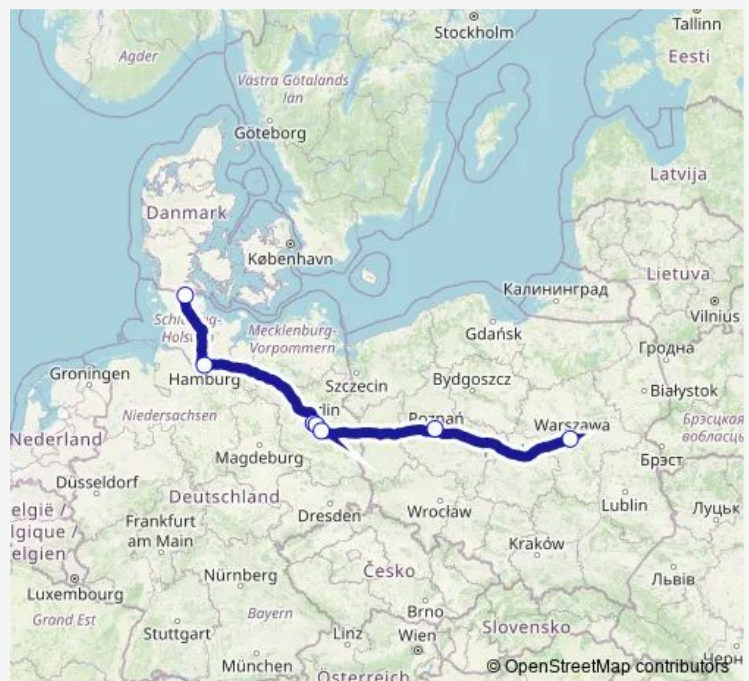

Berlin central bus station

Berlin Südkreuz train station

Berlin Airport BER (Berlin Brandenburg), Terminal 1/2

Poznan, Bus Station Poznan Main Station

Warsaw, Bus Station West

Route schedule

Flensburg central train station — Warsaw, Bus Station West

Monday 05:05-06:05

Tuesday 05:05-06:05

Wednesday 05:05-06:05

Thursday 05:05-06:05

Friday 05:05-06:05

Saturday 05:05-06:05

Sunday 05:05-06:05

Route info

Direction: Flensburg central train station

Stops: 7

Trip Duration: 13 hour 45 min

FlixBus 1322 — Warsaw - Berlin - Flensburg

Direction

Warsaw, Bus Station West — Flensburg central train station

7 stops

[Open route schedule](#)