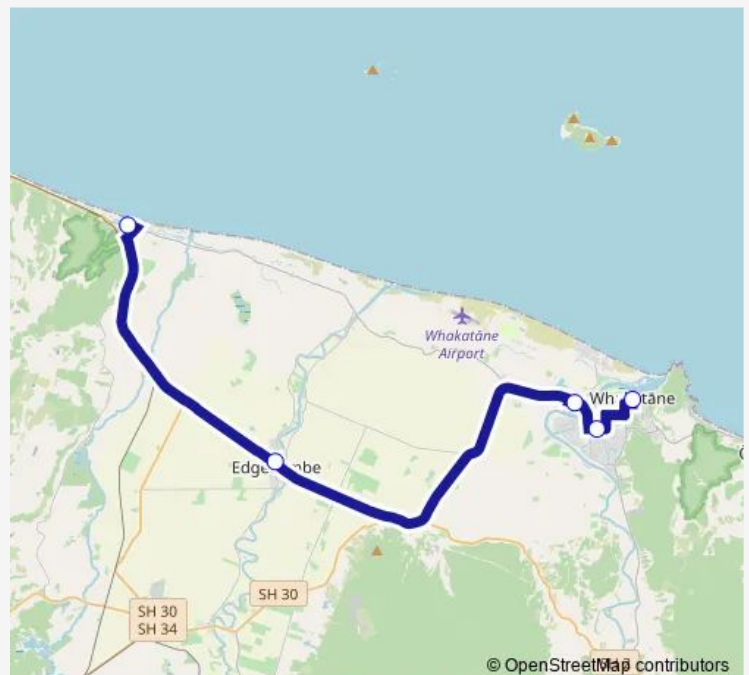

Bus 131 Whakatane - Matata

[Go to website](#)

Direction

Boon Street - Fronting No. 32 — Matata - Arawa Street

5 stops

[Open route schedule](#)

Boon Street - Fronting No. 32

Whakatane Hospital (39 Stewart Street)

The Hub (Westbound)

College Road - Fronting No. 10

Matata - Arawa Street

Route schedule

Boon Street - Fronting No. 32 — Matata - Arawa Street

Monday —

Tuesday —

Wednesday —

Thursday 09:05-13:05

Friday —

Saturday —

Sunday —

Route info

Direction: Boon Street - Fronting No. 32

Stops: 5

Trip Duration: 0 hour 35 min

Direction

Matata - Arawa Street — Boon Street - Fronting No. 32

5 stops

[Open route schedule](#)

Matata - Arawa Street

College Road - Fronting No. 10

The Hub (Eastbound)

Whakatane Hospital (30 Stewart Street)