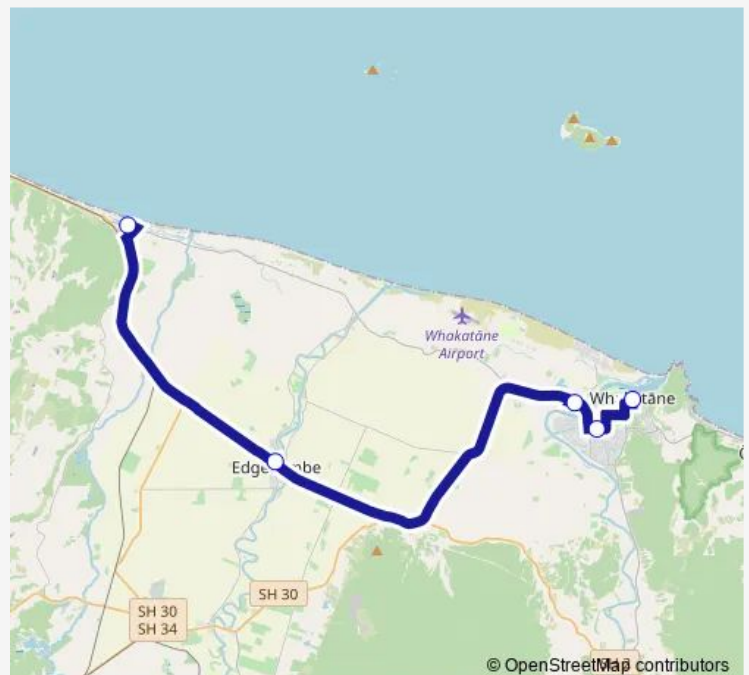

### Direction

Boon Street - Fronting No. 32 — Matata - Arawa Street

5 stops

[Open route schedule](#)

Boon Street - Fronting No. 32

Whakatane Hospital (39 Stewart Street)

The Hub (Westbound)

College Road - Fronting No. 10

### Route schedule

Boon Street - Fronting No. 32 — Matata - Arawa Street

Monday —

Tuesday —

Wednesday —

Thursday 09:05-13:05

Friday —

Saturday —

### Route info

Direction: Boon Street - Fronting No. 32

Stops: 5

Trip Duration: 0 hour 35 min

131 — Whakatane - Matata

### Direction

Matata - Arawa Street — Boon Street - Fronting No. 32

5 stops

[Open route schedule](#)

Matata - Arawa Street

College Road - Fronting No. 10

The Hub (Eastbound)

Whakatane Hospital (30 Stewart Street)