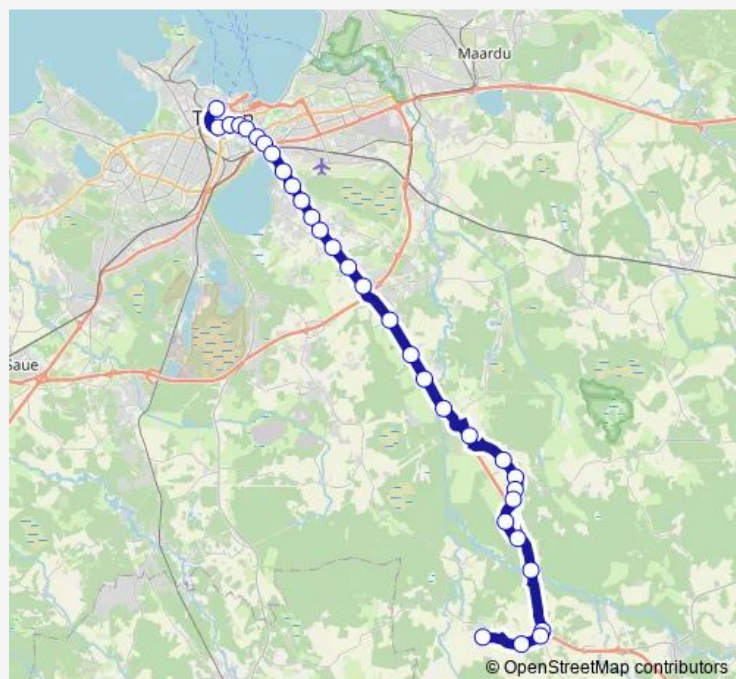

Thursday 15:25-19:10

Friday 15:25-19:10

Saturday —

Sunday —

Route info

Direction: Balti jaam 4 (train station)

Stops: 32

Trip Duration: 0 hour 58 min

131 — Tallinn - Vaida

Vaidasoo

Ellaku

Allikavälja

Aruvalla

Veeaugu

Tuhala tee

Saula

Kolu 1

Kolu 3

Sepiku

Oru

Direction

Vaida — Balti jaam (train station)

26 stops

[Open route schedule](#)