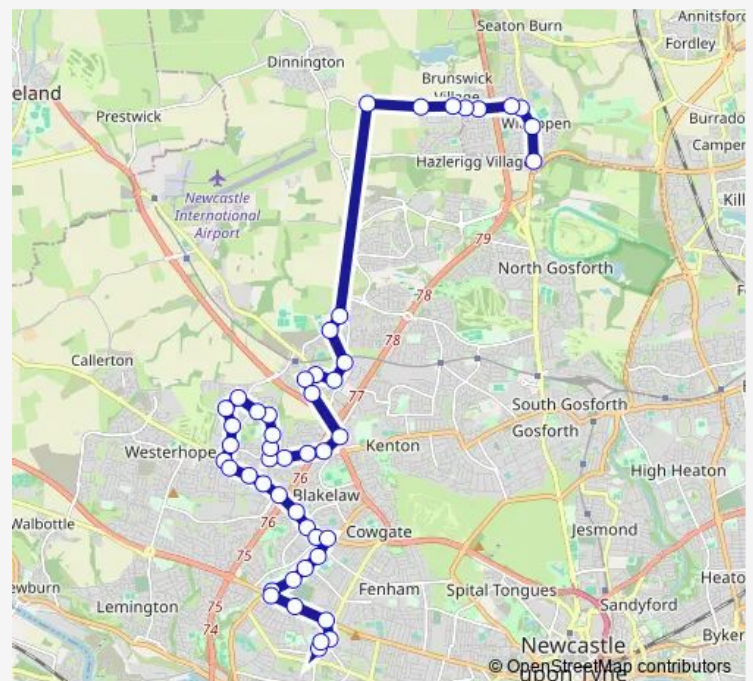

Darrell Street

Sandy Lane - Grey street

Sandy Lane-Industrial Estate

Sandy Lane-West End

Sandy Lane-Mill Hill Farm

Brunton Road-Esher Court

Windsor Way-Brunton Road

Brunton Lane

Tudor Way-Brunton Lane

Tudor Way - Stuart Court

Tudor Way-Wilmington Close

Tudor Way-Tynell Walk

Ponteland Road - Hazeldene Avenue

Etal Lane-Cragston Avenue

Etal Lane-Etal Way

Etal Lane-Haggerston Crescent

### Route schedule

Great North Road-Cemetery — St Cuthberts Rc Lower School

Monday 07:28

Tuesday 07:28

Wednesday 07:28

Thursday 07:28

Friday 07:28

Saturday —

### Route info

Direction: Great North Road-Cemetery

Stops: 48

Trip Duration: 0 hour 57 min

131

Trevelyan Drive-Kidlandlee Green

Trevelyan Drive-School

Trevelyan Drive-Eastgarth