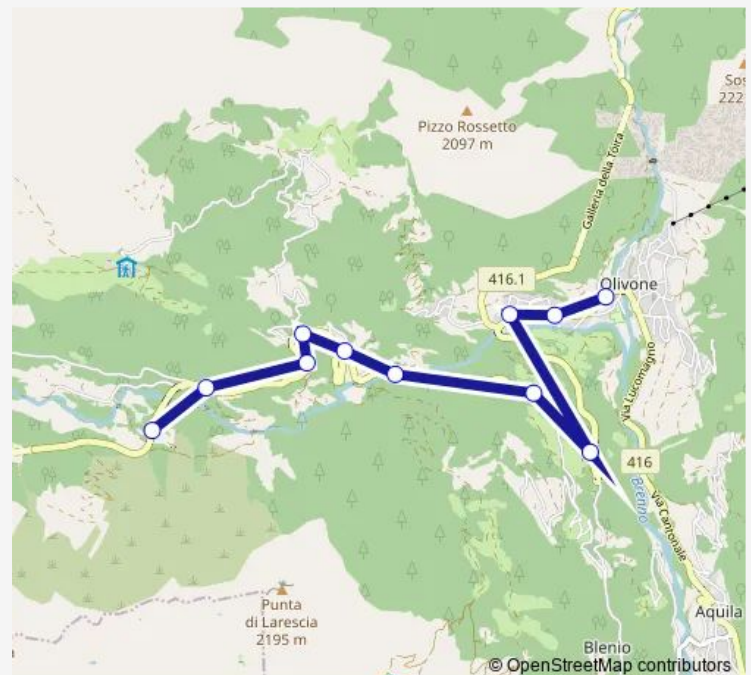

Saturday 11:50-15:33

Sunday 11:50-15:33

Route info

Direction: Olivone, Posta

Stops: 11

Trip Duration: 0 hour 13 min

131 — B 131

Direction

Olivone, Posta — Campra, centro nordico

11 stops

[Open route schedule](#)

Olivone, Posta

Olivone, Scona

Olivone, Petullo

Larescia

Camperio, Pianezza

Monday 09:50

Tuesday 09:50

Wednesday 09:50

Thursday 09:50

Friday 09:50

Saturday 09:50

Sunday 09:50

Route info