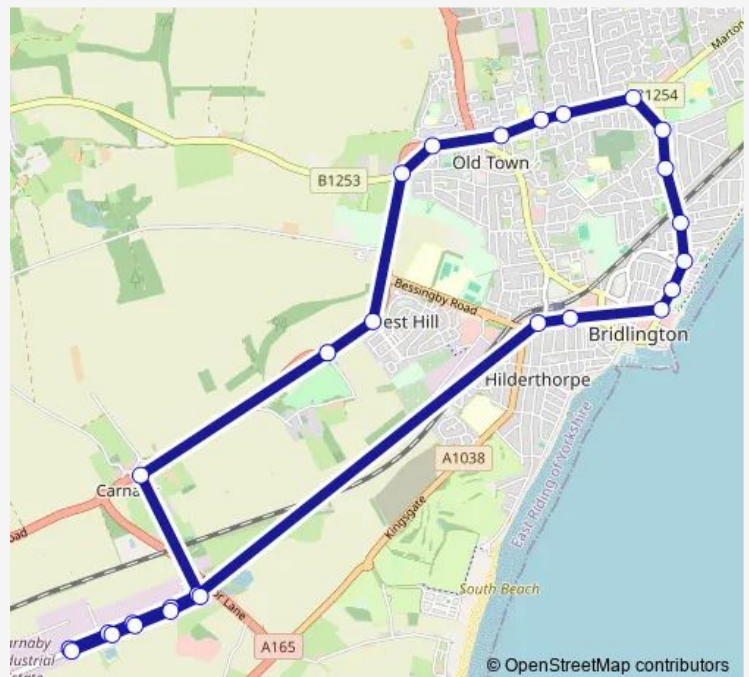

Bridlington Flamborough Rd

Bridlington Fortyfoot

Bridlington Fortyfoot

Bridlington Marton Road

Bridlington Marton Road

Bridlington Marton Road

Bridlington Marton Road

Bridlington Bessingby Hill

Thursday 05:20-17:15

Friday 05:20-17:15

Saturday —

Sunday —

Route info

Direction: Carnaby Industrial Estate

Stops: 27

Trip Duration: 0 hour 30 min