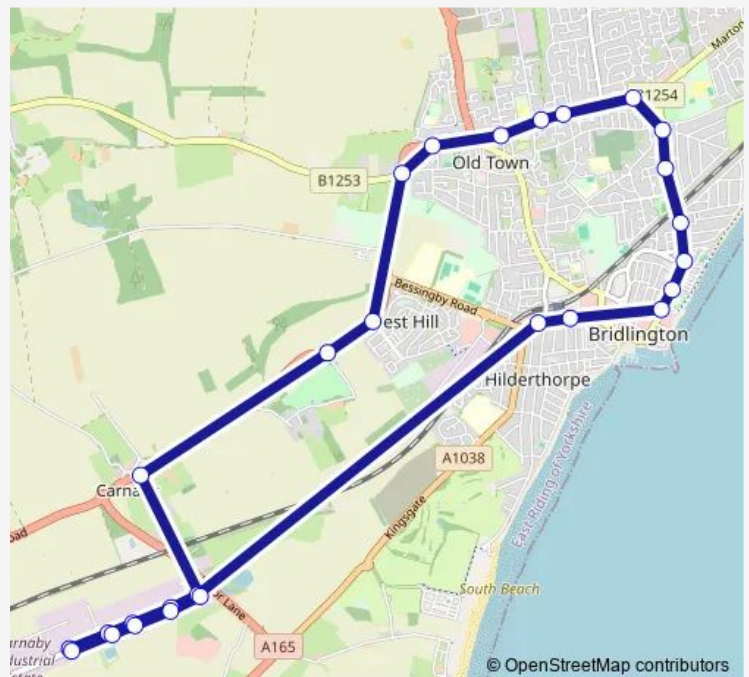

Bridlington Flamborough Rd

Bridlington Fortyfoot

Bridlington Fortyfoot

Bridlington Marton Road

Bridlington Marton Road

Bridlington Marton Road

Bridlington Marton Road

Bridlington Bessingby Hill

Thursday 05:20-17:15

Friday 05:20-17:15

Saturday —

Sunday —

Route info

Direction: Carnaby Industrial Estate

Stops: 27

Trip Duration: 0 hour 30 min