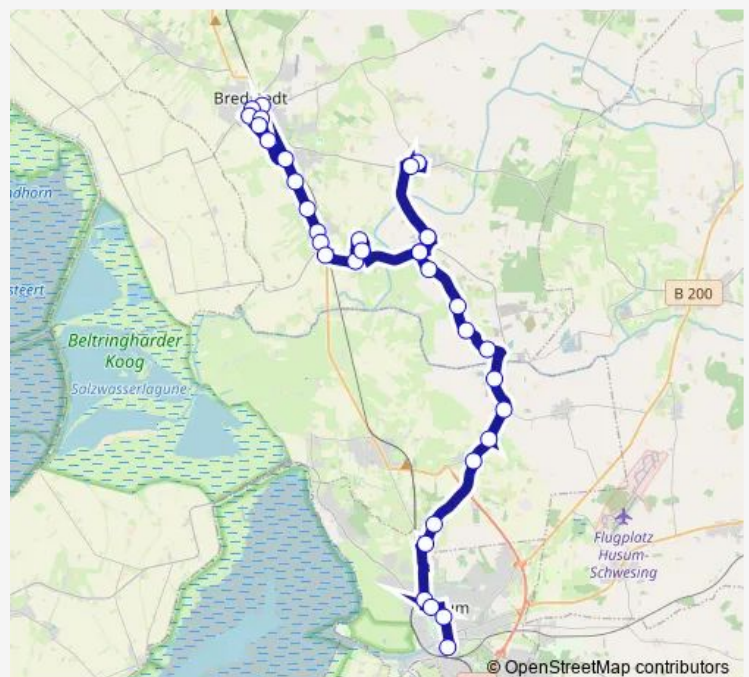

### Route schedule

Struckum Fehsholm — Breklum Schule

Monday 07:25

Tuesday 07:25

Wednesday 07:25

Thursday 07:25

Friday 07:25

Saturday —

### Route info

Direction: Struckum Fehsholm

Stops: 13

Trip Duration: 0 hour 20 min